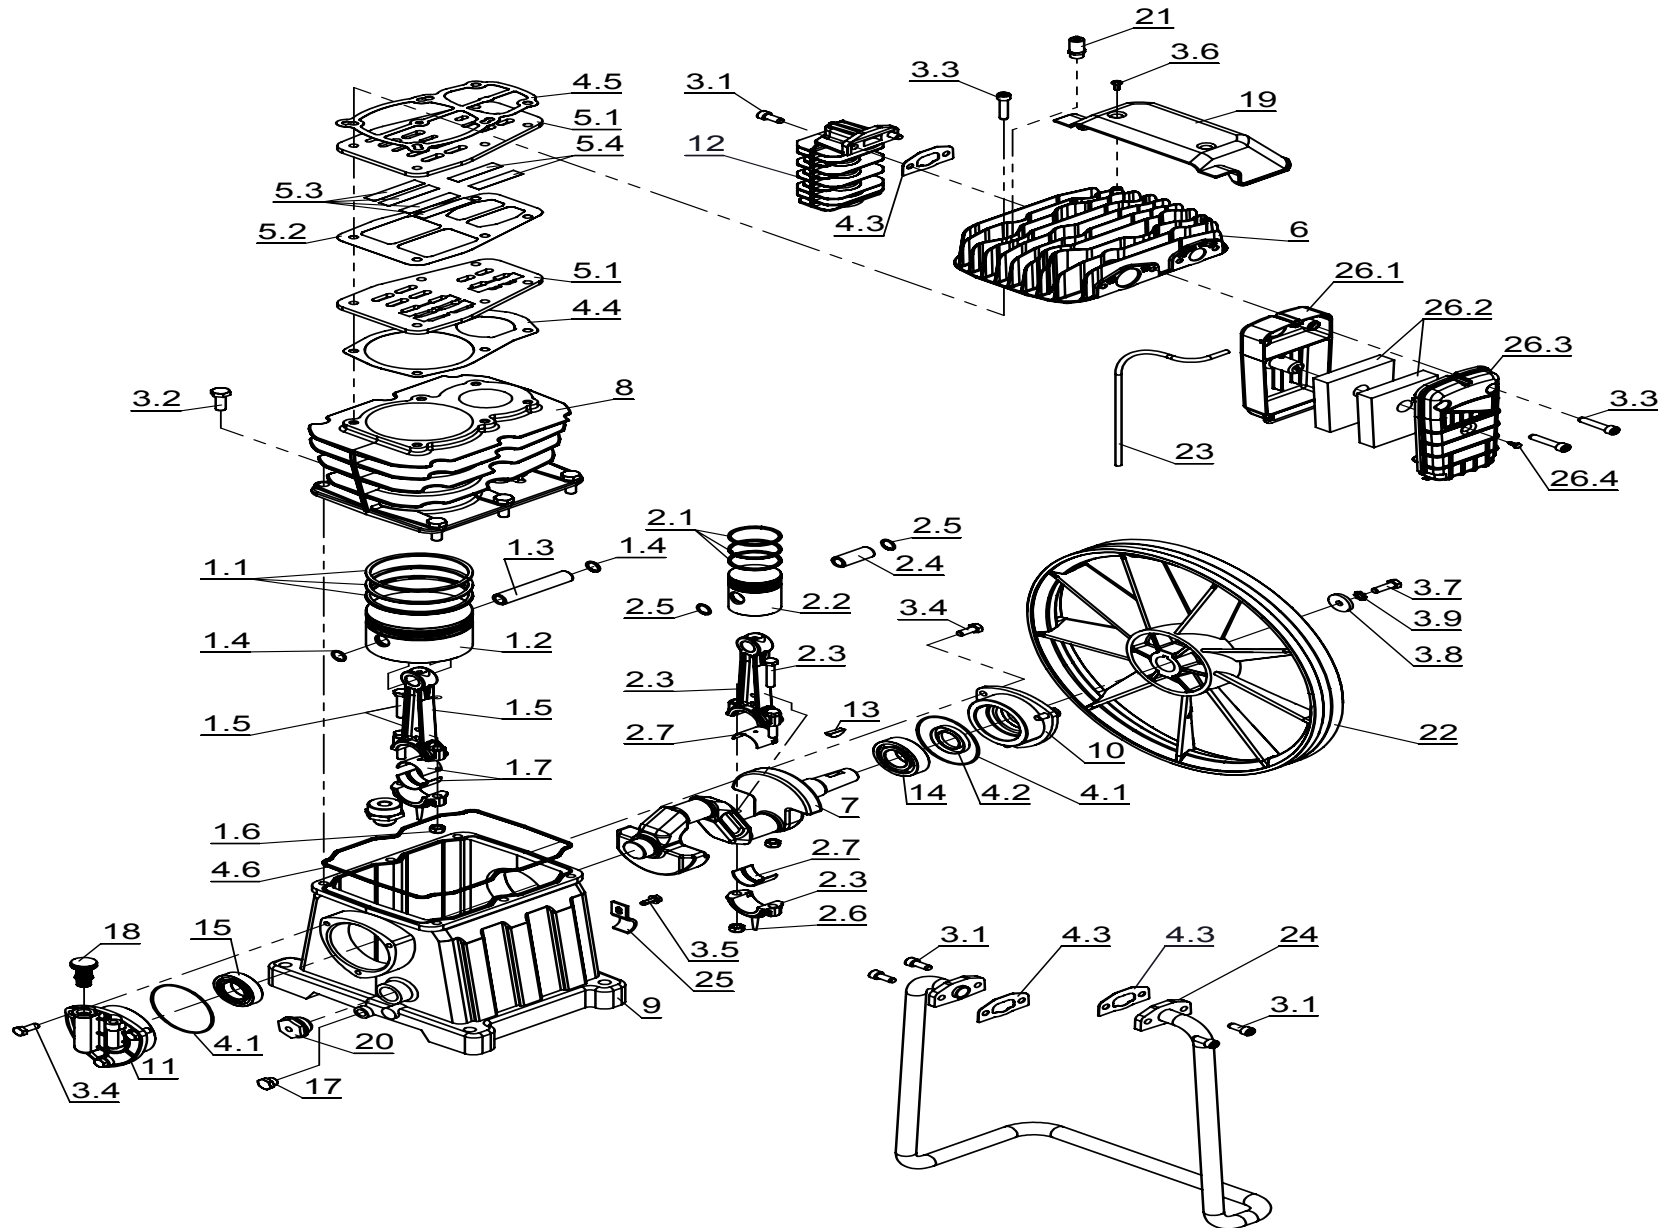

AB 678

AB 678

validity date - from 30/07/2014

Ref.	Code	Description	Quantity
1	1124080087	LP con rod/piston kit	1
2	1124080088	Con rod/Piston Kit	1
3	1124080091	Screw kit	1
4	1124080190	Gasket kit	1
5	1124230124	Valve plate Kit	1
6	1125030062	Head	1
7	1125040115	Crankshaft	1
8	1125060072	Cylinder	1
9	1125070027	Crankcase	1
10	1125080205	Support	1
11	1125080209	Support	1
12	1125130001	Aftercooler	1
13	1127050152	Key	1
14	1127060015	Bearing	1
15	1127060016	Bearing	1
16	1127070011	O-ring	1
17	1127090009	Plug	1
18	1127090112	Plug	1
19	1127150305	Conveyor	1
20	1127180006	Oil level gauge	1
21	1127190235	Safety valve	1
22	1127200105	Flywheel	1
23	1127230004	Rilsan hose	1
24	1127230270	Infeed hose	1
25	1127450891	Clamp	1
26	1129702979	Filter	1
1,1	1124080009	Piston rings kit	1
1,2	1127220014	Piston	1
1,3	1127050015	Piston pin	1
2,1	1124080008	Piston rings kit	1
2,2	1127220012	Piston	1
2,3	1124190008	Conn.rod	1
2,4	1127050013	Piston pin	1
2,7	1127060217	Bearing	1
26,2	1129101380	Intake filter	2