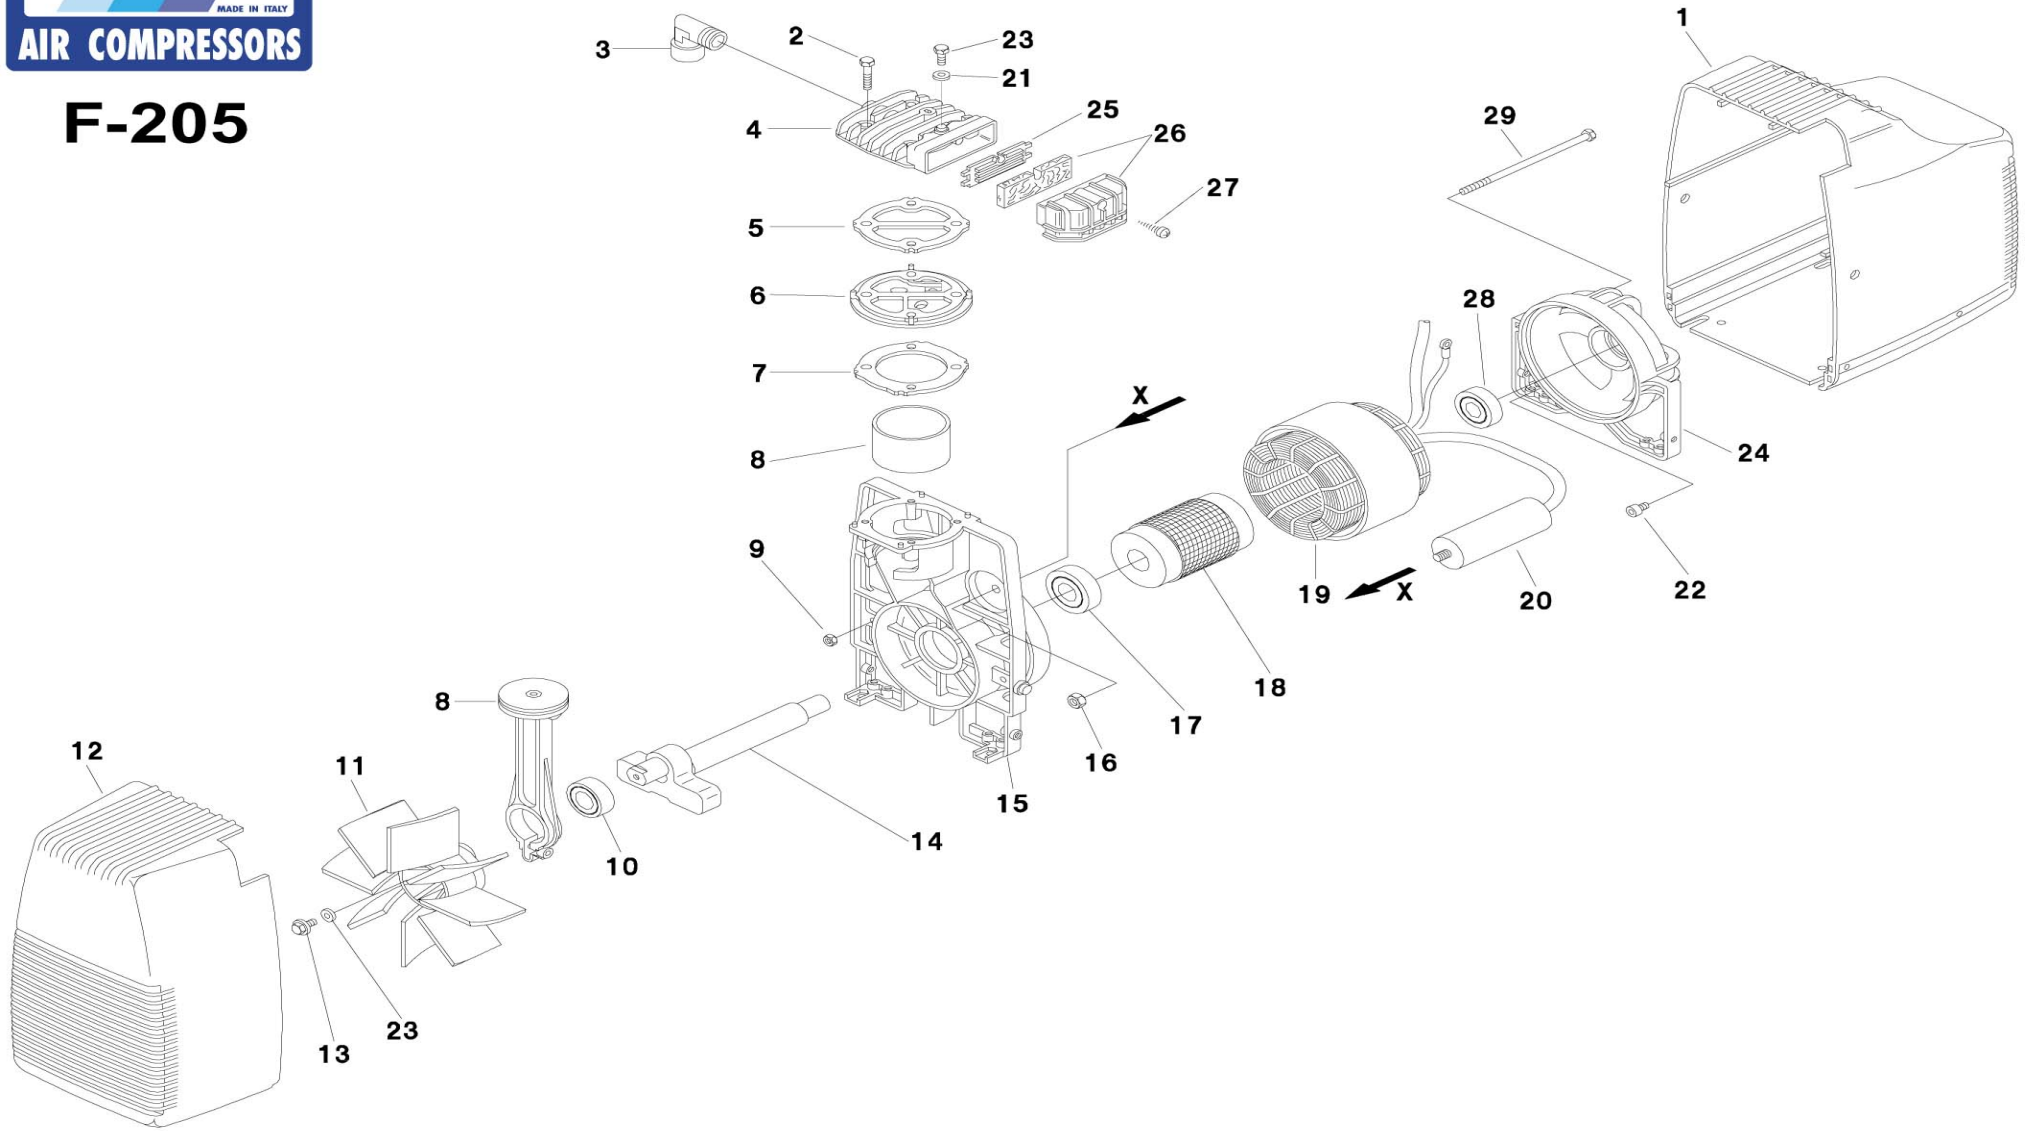

F-205

F 205

validity date - from 17/01/2003

Ref.	Code	Description	Quantity
1	1127150055	Plastic schroud	1
2	1127010129	Screw	4
3	1127080408	Joint	1
4	1127570055	Head	1
5	1127070850	Gasket	1
6	1124200002	Valve plate Kit	1
7	1127070849	Gasket	1
8	1124190027	Con rod/Piston Kit	1
9	1127020101	Nut	2
10	1127060019	Bearing	1
11	1127200014	Fan	1
12	1127150063	Compressor housing	1
13	1127010104	Screw	1
14	1125040067	Crankshaft	1
15	1127670001	Crankcase	1
16	1127020024	Nut	1
17	1127060028	Bearing	1
18	1127660009	Rotor	1
19	1124010160	Stator	1
20	1127310059	Capacitor	1
21	1127030078	Washer	1
22	1127010306	Screw	1
23	1127010430	Screw	1
24	1127640006	Covering	1
25	1127450834	Filter plate	1
26	1124080501	Intake filter kit	1
27	1127010201	Screw	1
28	1127060001	Bearing	1
29	1127010801	Screw	2