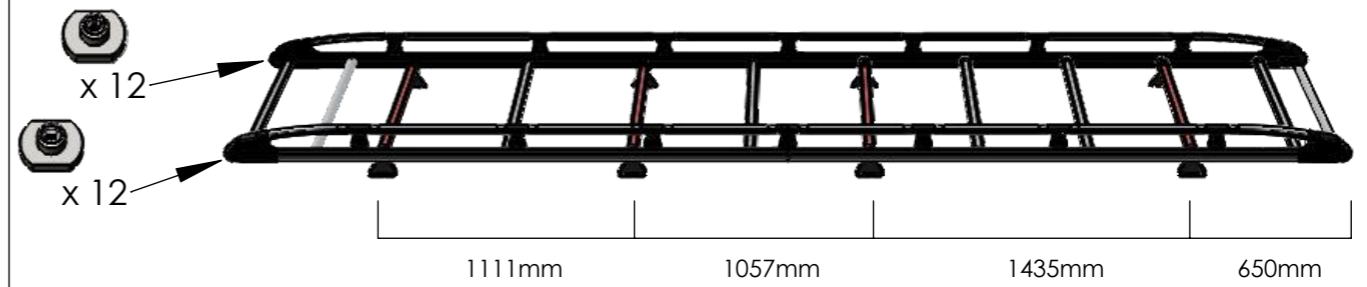

A671

**CRAFTER / TGE 2017-
L5, H3, TWIN DOORS**