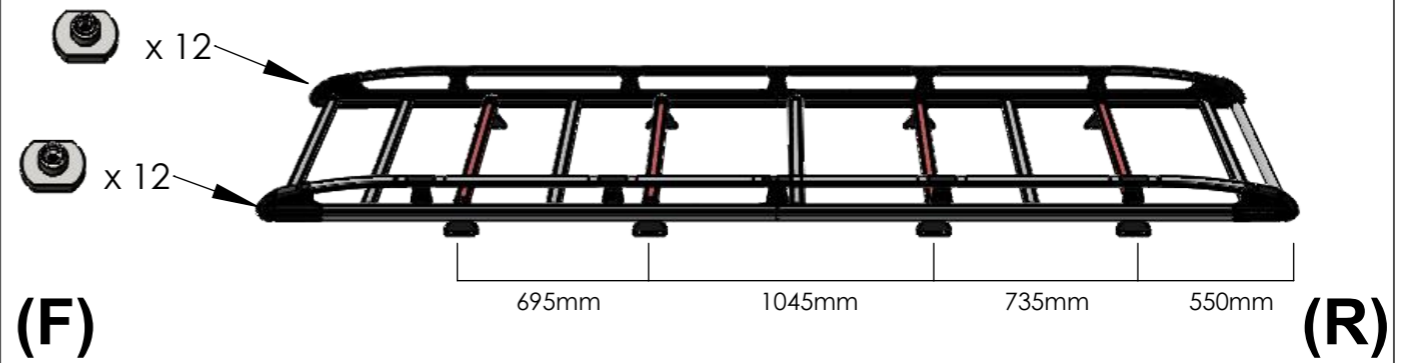

A668

CRAFTER / TGE 2017- L3, H3, TWIN DOORS