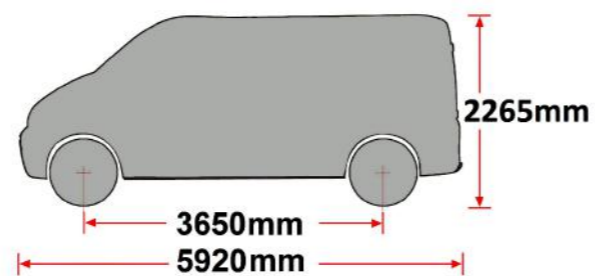

CRAFTER / TGE 2017-L3, H2, TWIN DOORS