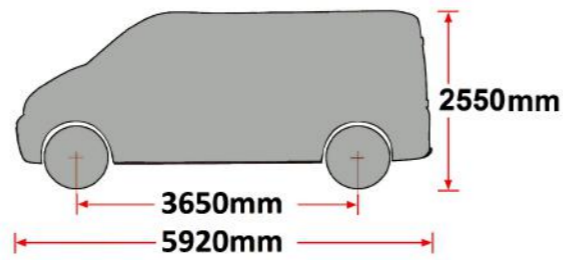

CRAFTER / TGE 2017- L3, H3, TWIN DOORS