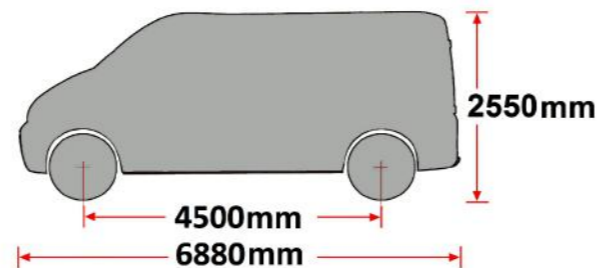

CRAFTER / TGE 2017- L4, H3, TWIN DOORS