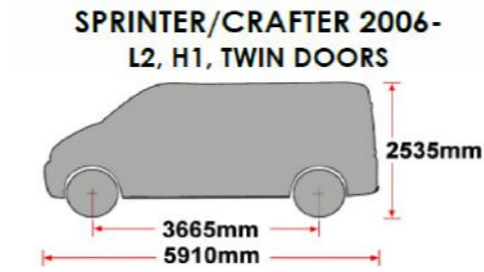

## SPRINTER/CRAFTER 2006-L2, H1, TWIN DOORS