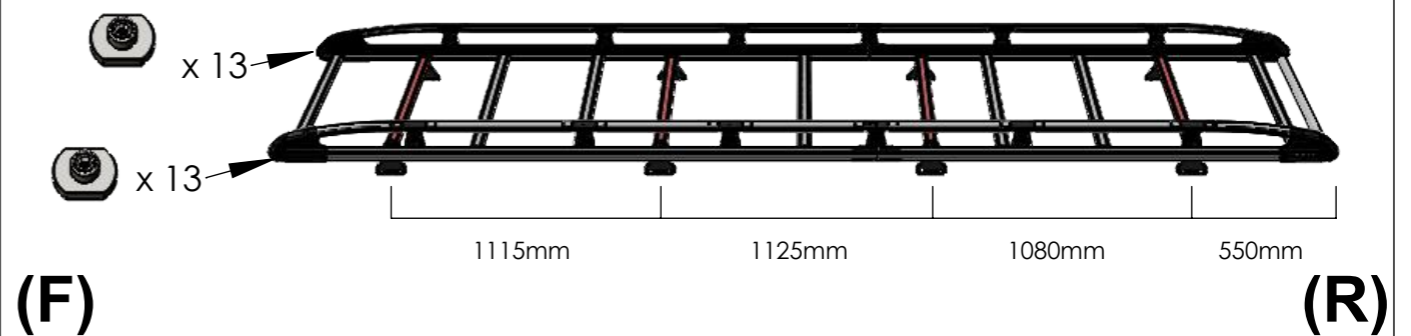

A669

CRAFTER / TGE 2017- L4, H3, TWIN DOORS