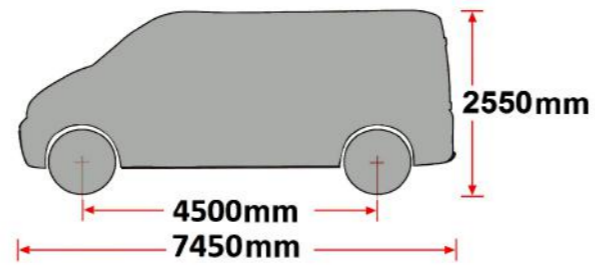

**CRAFTER / TGE 2017-
L5, H3, TWIN DOORS**