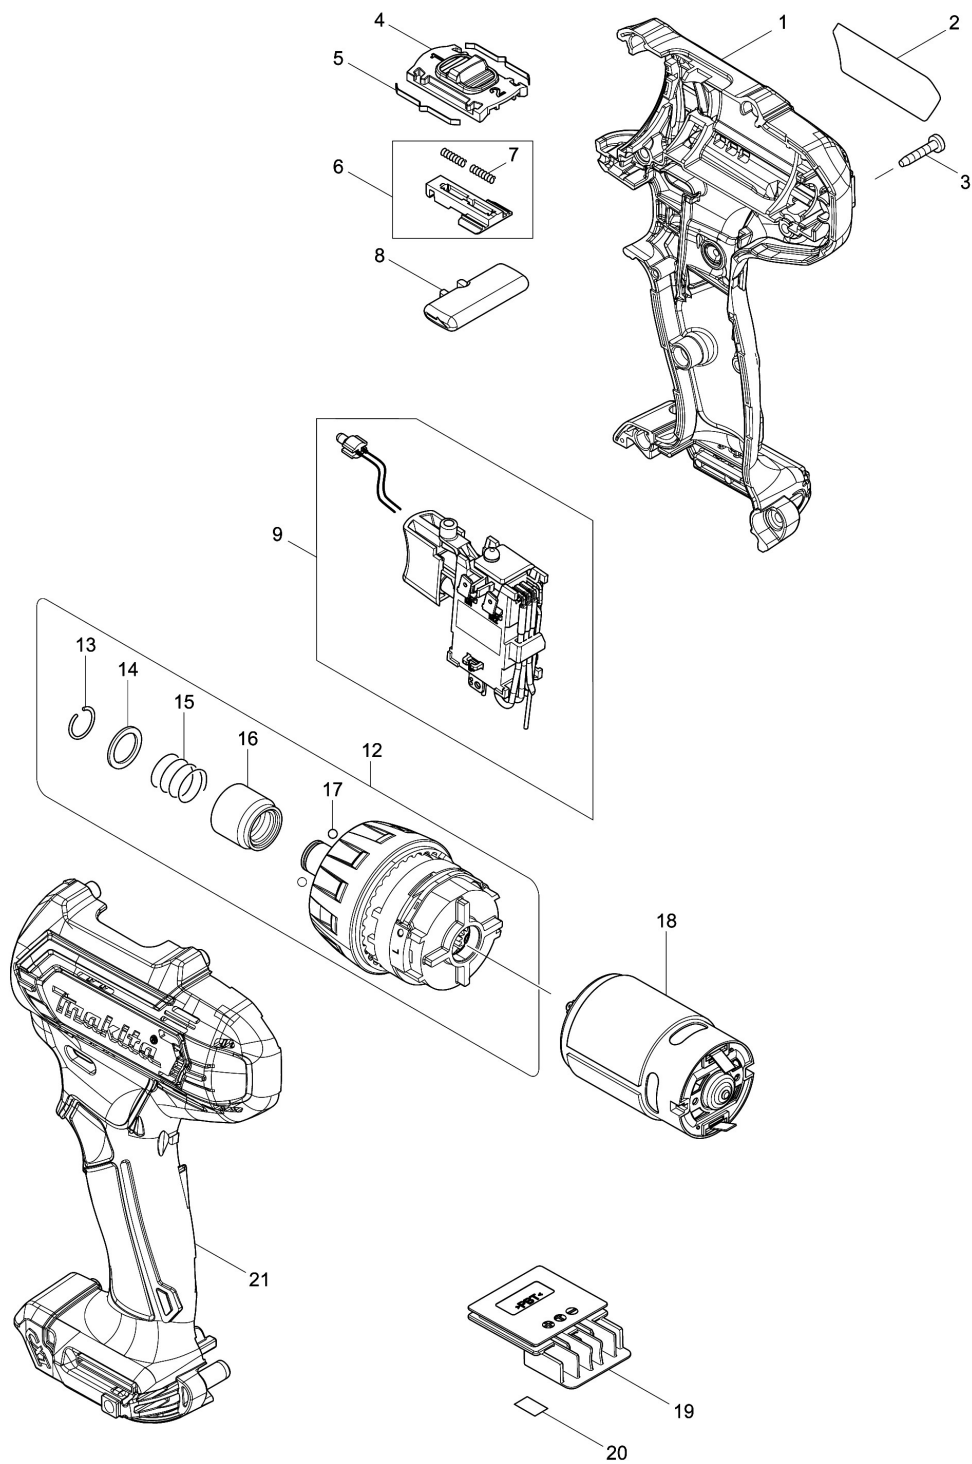

Model No.DF033D CORDLESS DRIVER DRILL

## Model No.DF033D CORDLESS DRIVER DRILL

cod	cod piesa	descriere	interschimbare	cantitate	New/Old	optiunea 1	optiunea 2	nota
A05D	818P12-3	DF033DSME MODEL NO. LABEL		1				
A05E	818P14-9	DF033DWME MODEL NO. LABEL		1				
A08B	456128-6	BATTERY COVER		1				
A08C	456128-6	BATTERY COVER		1				
A08D	456128-6	BATTERY COVER		1				
A08E	456128-6	BATTERY COVER		1				
A09B	***DC10WD	DC10WD BATTERY CHARGER		1				
D10		COMPO-PARTS						
A09C	***DC10WD	DC10WD BATTERY CHARGER		1				
D10		COMPO-PARTS						
A09D	***DC10SB	DC10SB BATTERY CHARGER		1				
D10		COMPO-PARTS						
A09E	***DC10WD	DC10WD BATTERY CHARGER		1				
D10		COMPO-PARTS						
A10B	197393-5	BATTERY BL1016 SET		2				
A10C	197396-9	BATTERY BL1021B SET		2	*			
A10D	197406-2	BATTERY BL1041B SET		2	*			
A10E	197406-2	BATTERY BL1041B SET		2	*			
A10-1C	197396-9	BATTERY BL1021B SET	O	2				
A10-1D	197406-2	BATTERY BL1041B SET	O	2				
A10-1E	197406-2	BATTERY BL1041B SET	O	2				
E01	632N11-7	LINE FILTER UNIT		1				

Please order the parts with part number.

Print Date 29/9/2021