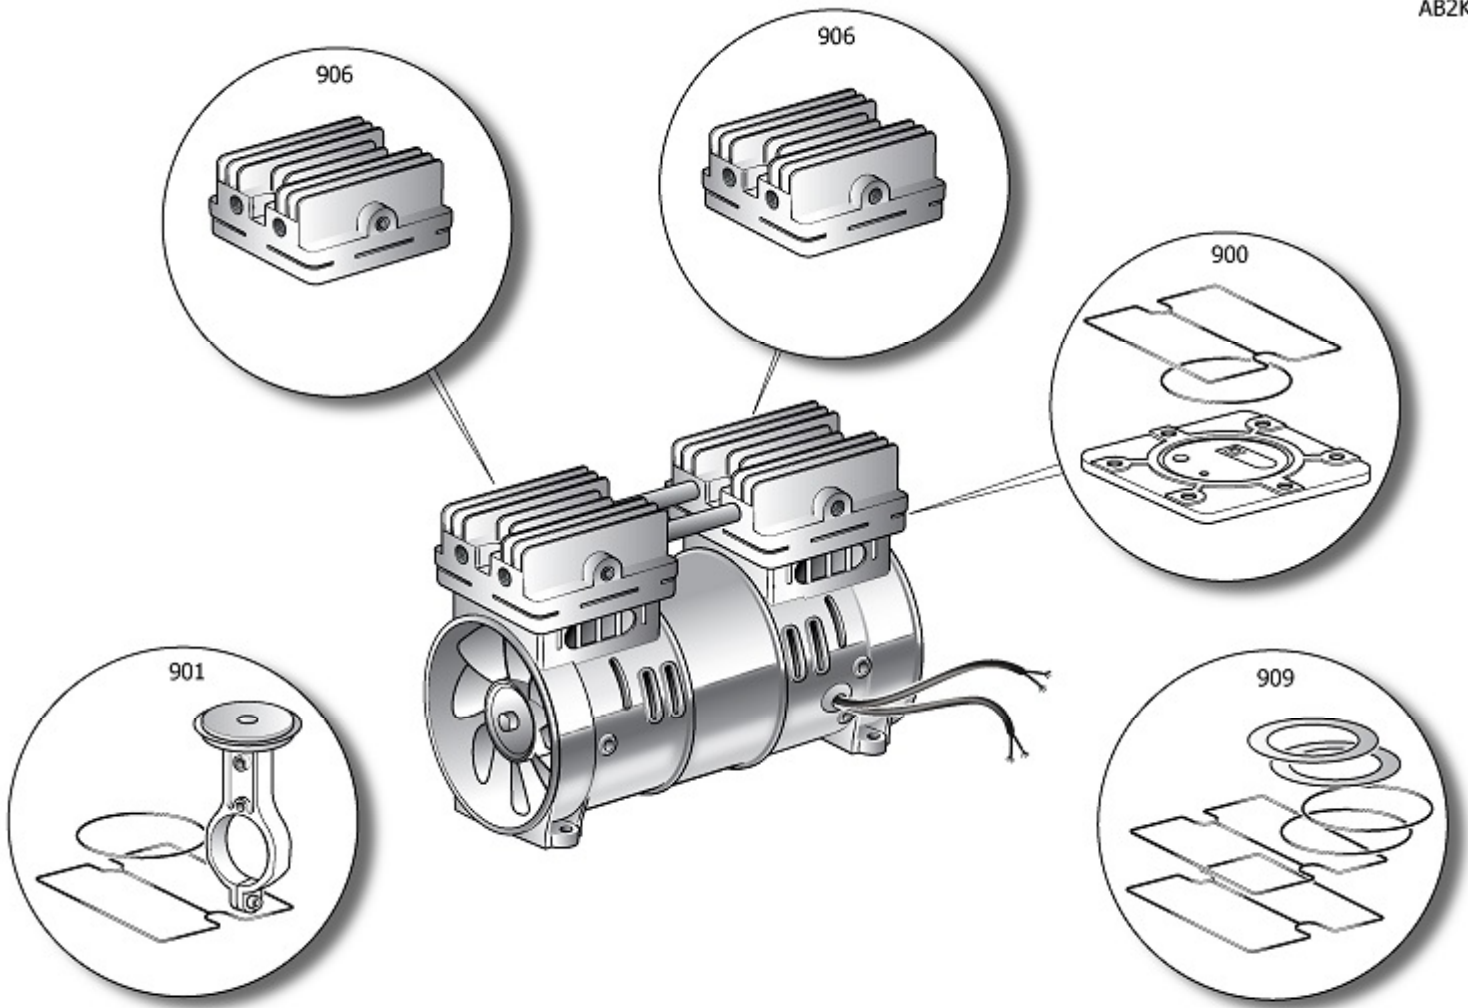

DST 100/8/6

B2BE104STN703

Validity date 03/10/2022

BB2BE

Pos	Component	MU	Multiplier
23	9430200	PZ	1,0
80	9430230	PZ	1,0
107	9047078	PZ	1,0
110	9049190	PZ	1,0
131	9430208	PZ	1,0
132	9430209	PZ	1,0
133	9064806	PZ	1,0
200	9417746	PZ	1,0
300	9430210	PZ	1,0
914	9430211	PZ	1,0
989	9430212	PZ	1,0
991	9430213	PZ	1,0
992	9430214	PZ	1,0
998	9430215	PZ	1,0

PUMP OL110 4P 2

BARE PUMP

AB2KT

Pos	Component	MU	Multiplier
900	9434A37	PZ	1,0
901	9434B36	PZ	1,0
906	9430222	PZ	1,0
906	9430233	PZ	1,0
909	9434F37	PZ	1,0