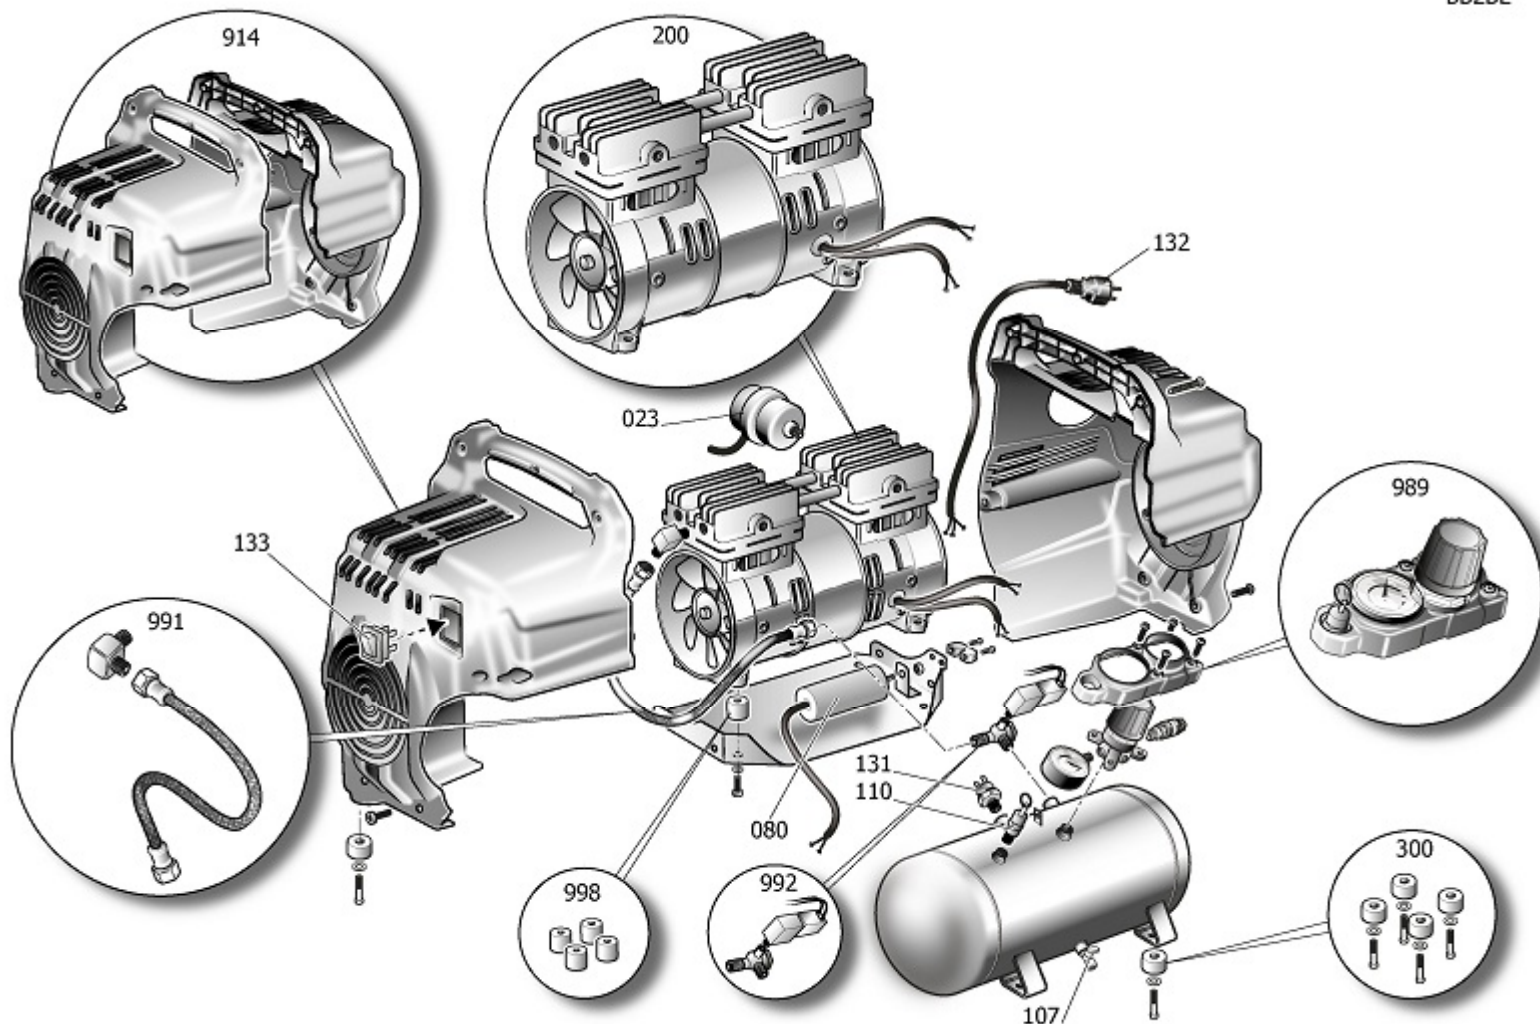

DST 100/8/6

B2BE104STN703

Validity date 03/10/2022

BB2BE

Pos	Component	MU	Multiplier
23	9430200	PZ	1,0
80	9430230	PZ	1,0
107	9047078	PZ	1,0
110	9049190	PZ	1,0
131	9430208	PZ	1,0
132	9430209	PZ	1,0
133	9064806	PZ	1,0
200	9417746	PZ	1,0
300	9430210	PZ	1,0
914	9430211	PZ	1,0
989	9430212	PZ	1,0
991	9430213	PZ	1,0
992	9430214	PZ	1,0
998	9430215	PZ	1,0

PUMP OL110 4P 2

BARE PUMP

AB2KT

Pos	Component	MU	Multiplier
900	9434A37	PZ	1,0
901	9434B36	PZ	1,0
906	9430222	PZ	1,0
906	9430233	PZ	1,0
909	9434F37	PZ	1,0