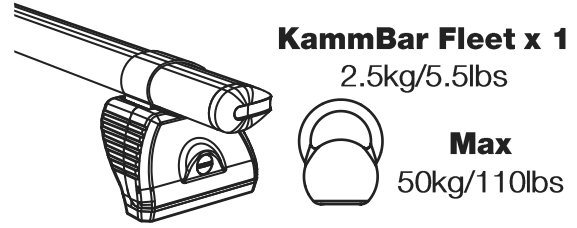

GB2PR/FL

KammBar

Instructions

CITY CRASH (✓)

According to ISO/ PAS 11154:2006

KammBar Pro

KammBar Fleet

Fitting Kit