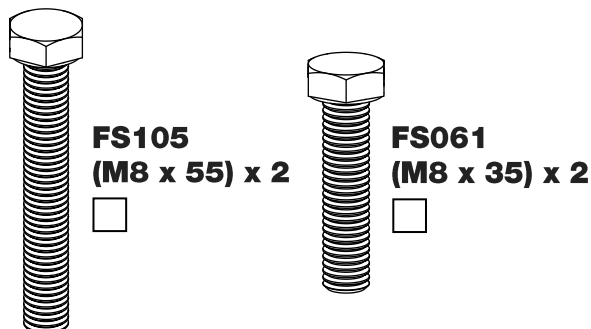

GB2PR/FL

KammBar

Instructions

CITY CRASH (✓)

According to ISO/ PAS 11154:2006

KammBar Pro

KammBar Fleet

Fitting Kit

1.

2.

3.

SA397
PS178

SA398
PS178

SA397
PS254L

SA398
PS254R

4.

5.

6.

7.

PS178 + M8 x 35mm

8.

PS254L/R + M8 x 55mm

9.

10.