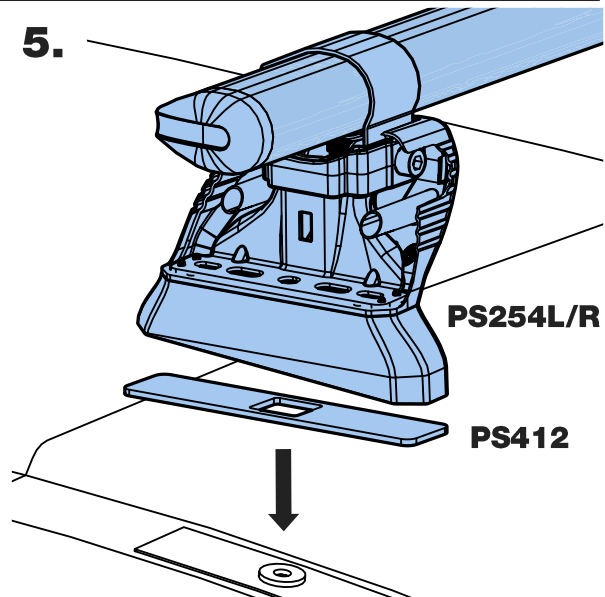

GB2PR/FL

KammBar

Instructions

CITY CRASH (✓)

According to ISO/ PAS 11154:2006

KammBar Pro

KammBar Fleet

Fitting Kit

5.

6.

7.

PS178 + M8 x 35mm

8.

PS254L/R + M8 x 55mm

9.

10.