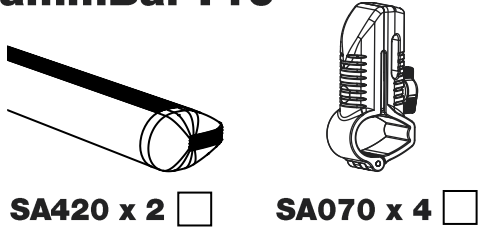

GB2PR/FL

KammBar

Instructions

CITY CRASH (✓)

According to ISO/ PAS 11154:2006

KammBar Pro

KammBar Fleet

Fitting Kit