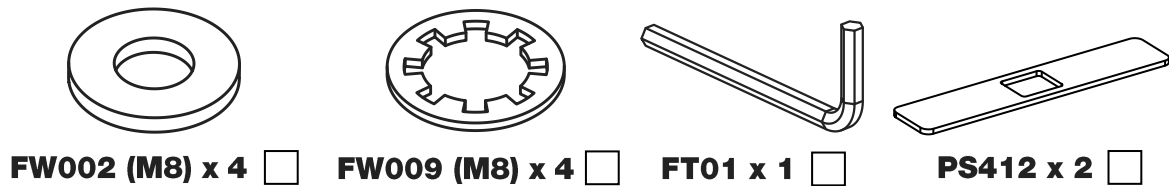

GB2PR/FL

KammBar

Instructions

CITY CRASH (✓)

According to ISO/ PAS 11154:2006

KammBar Pro

KammBar Fleet

Fitting Kit