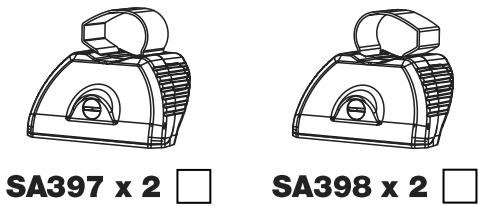

GB2PR/FL

KammBar

Instructions

CITY CRASH (✓)

According to ISO/ PAS 11154:2006

KammBar Pro

KammBar Fleet

Fitting Kit

1.

2.

3.

SA397
PS178

SA398
PS178

SA397
PS254L

SA398
PS254R

4.

5.

6.

7.

PS178 + M8 x 35mm

8.

PS254L/R + M8 x 55mm

9.

10.