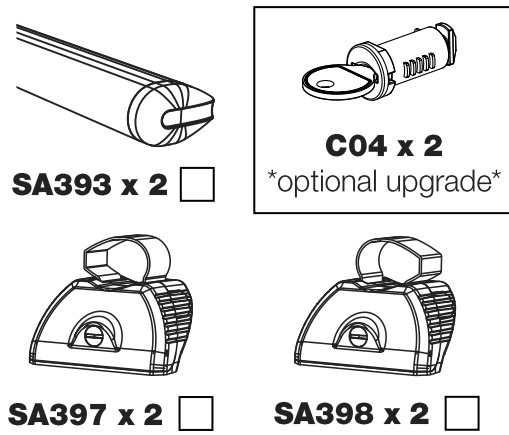

KammBar Fleet