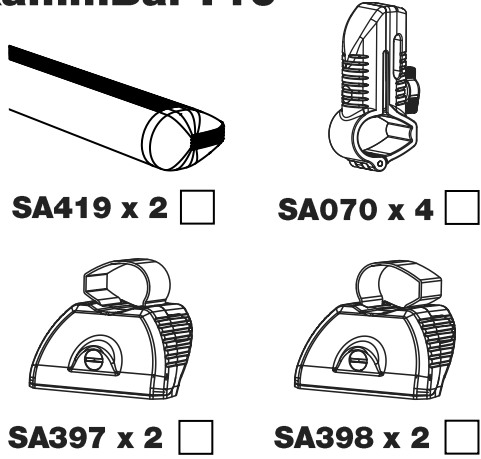

KammBar Pro