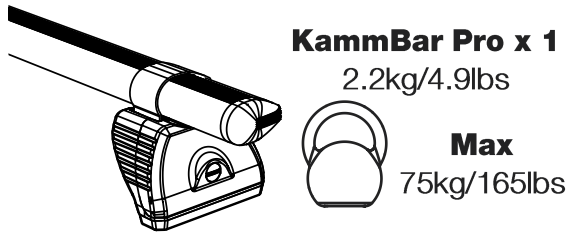

WD3PR/FL

KammBar

Instructions

CITY CRASH (✓)

According to ISO/ PAS 11154:2006

KammBar Pro

KammBar Fleet

Fitting Kit

1.

2.

3.

4.

5.

12.

! MAXI PS031 x 2 + M6 x 25mm

13.