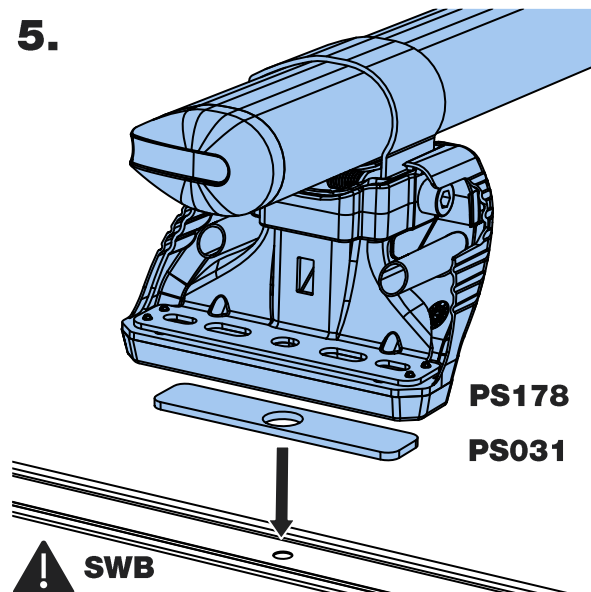

WD3PR/FL

KammBar

Instructions

CITY CRASH (✓)

According to ISO/ PAS 11154:2006

KammBar Pro

KammBar Fleet

Fitting Kit

1.

2.

3.

4.

5.

12.

! MAXI PS031 x 2 + M6 x 25mm

13.