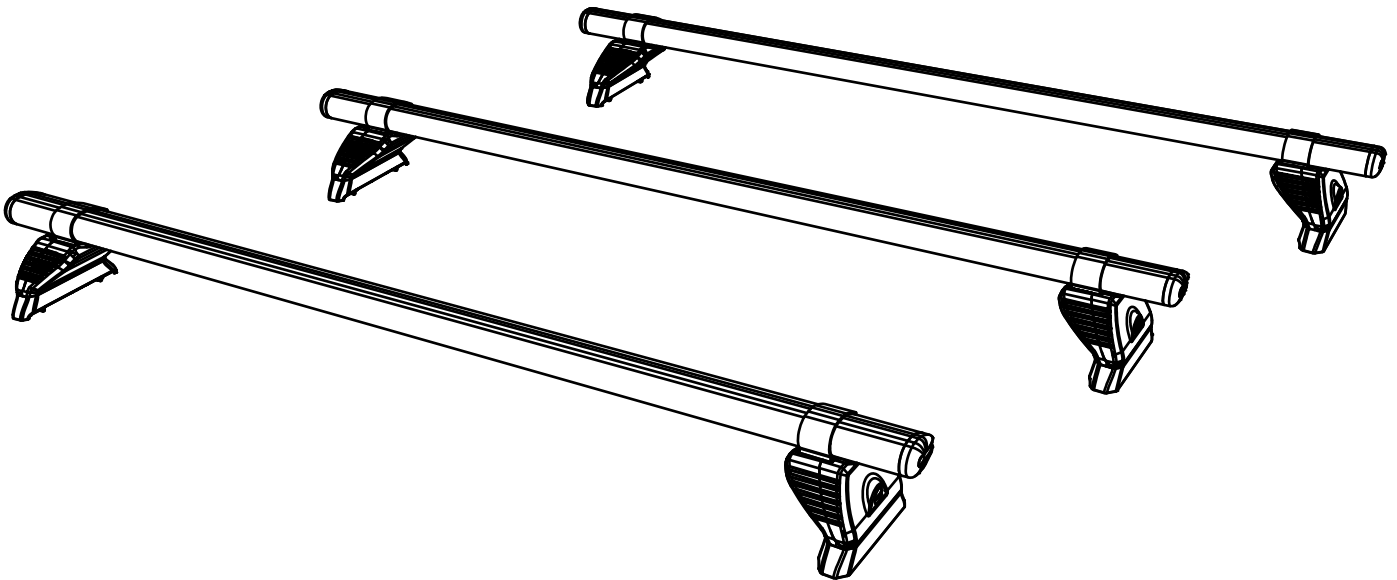

WD3PR/FL

KammBar

Instructions

CITY CRASH (✓)

According to ISO/ PAS 11154:2006

KammBar Pro

KammBar Fleet

Fitting Kit

1.

2.

3.

4.

5.

12.

! MAXI PS031 x 2 + M6 x 25mm

13.