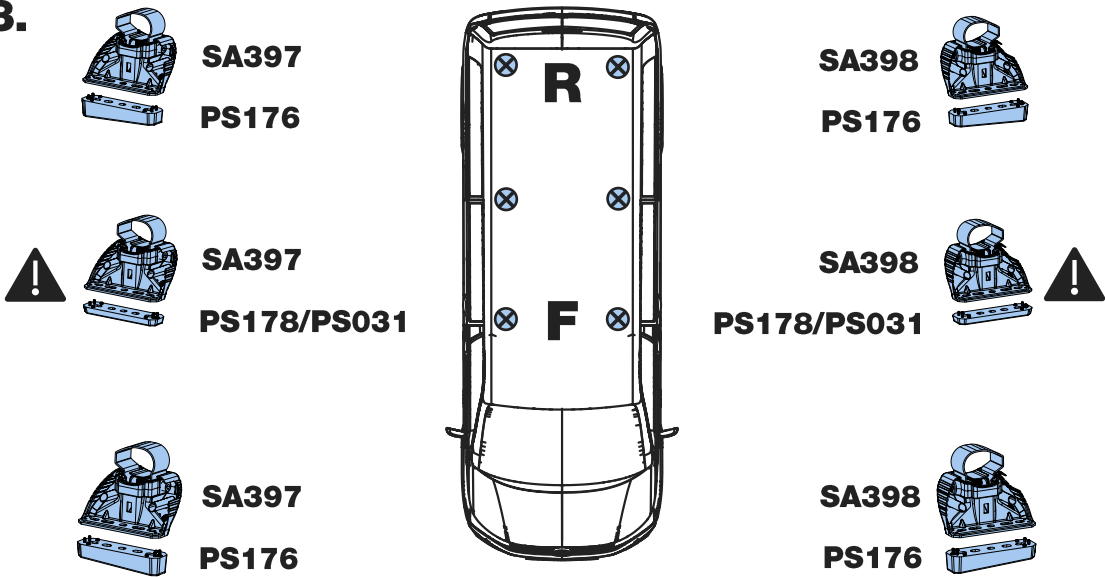

WD3PR/FL

KammBar

Instructions

CITY CRASH (✓)

According to ISO/ PAS 11154:2006

KammBar Pro

KammBar Fleet

Fitting Kit

1.

2.

3.

4.

5.

12.

! MAXI PS031 x 2 + M6 x 25mm

13.