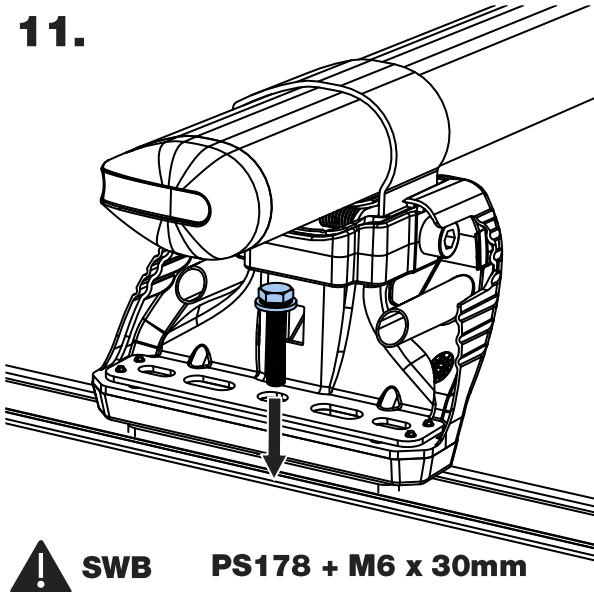

WD3PR/FL

KammBar

Instructions

CITY CRASH (✓)

According to ISO/ PAS 11154:2006

KammBar Pro

KammBar Fleet

Fitting Kit

1.

2.

3.

4.

5.

12.

! MAXI PS031 x 2 + M6 x 25mm

13.