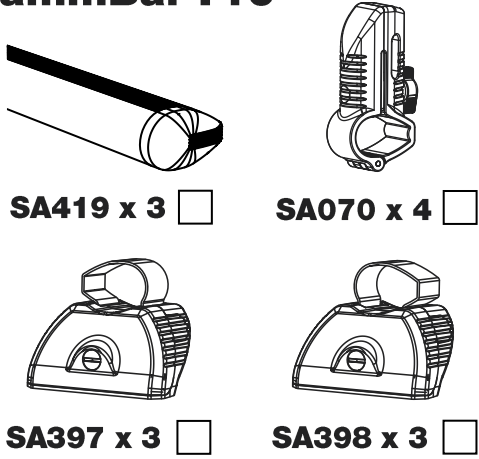

WD3PR/FL

KammBar

Instructions

CITY CRASH (✓)

According to ISO/ PAS 11154:2006

KammBar Pro

KammBar Fleet

Fitting Kit

1.

2.

3.

4.

5.

12.

! MAXI PS031 x 2 + M6 x 25mm

13.