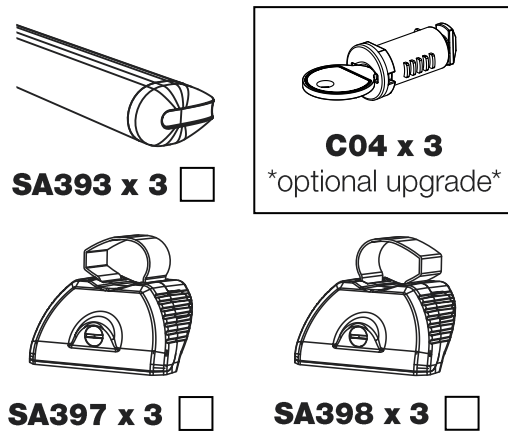

WD3PR/FL

KammBar

Instructions

CITY CRASH (✓)

According to ISO/ PAS 11154:2006

KammBar Pro

KammBar Fleet

Fitting Kit

1.

2.

3.

4.

5.

12.

! MAXI PS031 x 2 + M6 x 25mm

13.