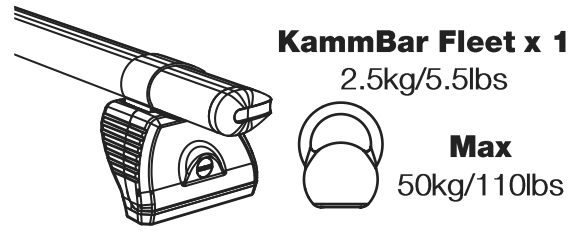

WD3PR/FL

KammBar

Instructions

CITY CRASH (✓)

According to ISO/ PAS 11154:2006

KammBar Pro

KammBar Fleet

Fitting Kit

1.

2.

3.

4.

5.

12.

! MAXI PS031 x 2 + M6 x 25mm

13.