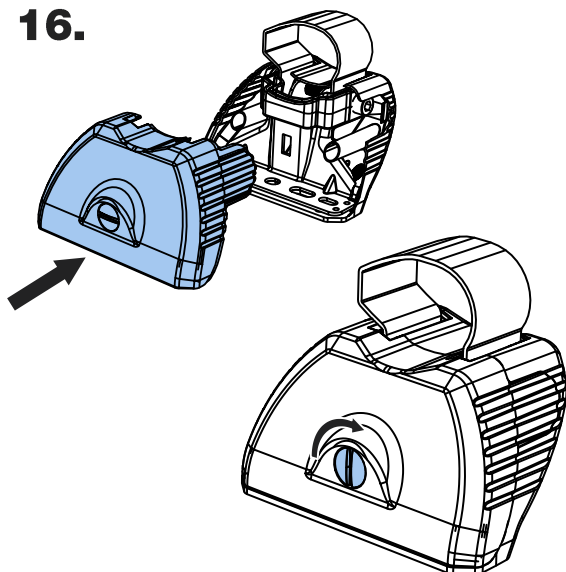

12.

! MAXI PS031 x 2 + M6 x 25mm

13.

14.

15.

16.

17.