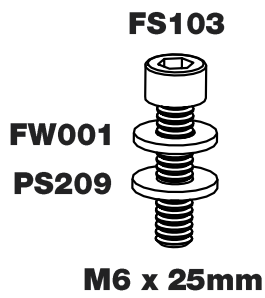

VA2FL KammBar

Instructions

CITY CRASH (✓)

According to ISO/ PAS 11154:2006

KammBar Fleet x 1
2.5kg/5.5lbs

Max
50kg/110lbs

KammBar Fleet

SA395 x 2

SA069 x 4

FW002 (M8) x 4

PS209 (M6) x 8

FW001 (M6) x 8

FS103 (M6 x 25) x 8

FS062 (M8 x 25) x 4

1.

2.

3.

SA397
PS186

SA397
PS186

SA398
PS186

SA398
PS186

4.

5.

12.