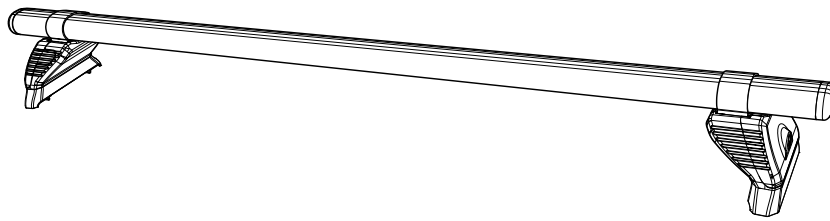

VA2FL KammBar

Instructions

CITY CRASH (✓)

According to ISO/ PAS 11154:2006

KammBar Fleet x 1
2.5kg/5.5lbs

Max
50kg/110lbs

KammBar Fleet

SA395 x 2

SA397 x 2

SA398 x 2

C04 x 2
optional upgrade

Fitting Kit

PS186 x 4

PS210 x 4

FT02 x 1

FT01 x 1