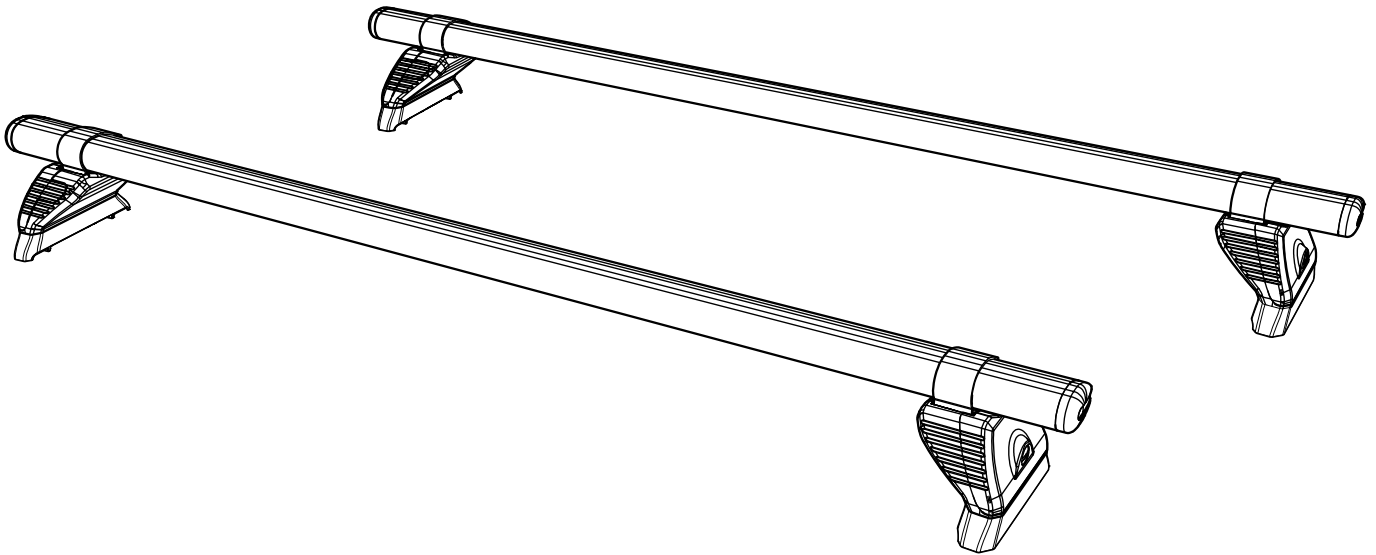

VA2FL KammBar

Instructions

CITY CRASH (✓)

According to ISO/ PAS 11154:2006

KammBar Fleet x 1
2.5kg/5.5lbs

Max
50kg/110lbs

KammBar Fleet

SA395 x 2

SA397 x 2

SA398 x 2

C04 x 2
optional upgrade

Fitting Kit

PS186 x 4

PS210 x 4

FT02 x 1

FT01 x 1