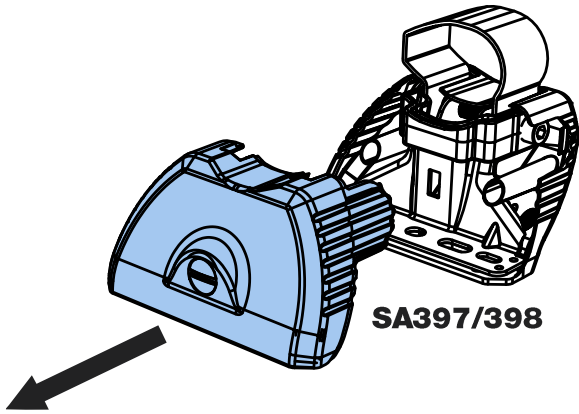

VA3FL KammBar

Instructions

CITY CRASH (✓)

According to ISO/ PAS 11154:2006

KammBar Fleet x 1
2.5kg/5.5lbs

Max
50kg/110lbs

KammBar Fleet

SA395 x 3

FT01 x 1

SA069 x 6

FW002
(M8) x 6

PS209
(M6) x 12

FW001
(M6) x 12

FS103
(M6 x 25) x 12

FS062
(M8 x 25) x 6

1.