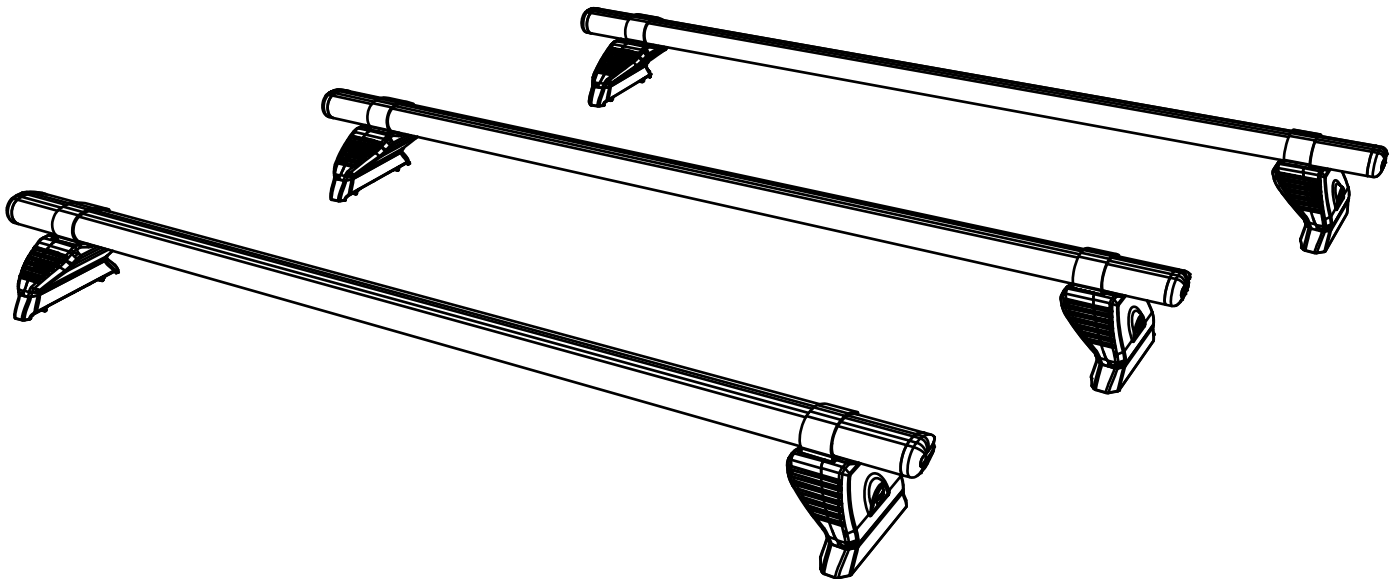

VA3FL KammBar

Instructions

CITY CRASH (✓)

According to ISO/ PAS 11154:2006

KammBar Fleet x 1
2.5kg/5.5lbs

Max
50kg/110lbs

KammBar Fleet

SA395 x 3

SA397 x 3

SA398 x 3

C04 x 3

optional upgrade

Fitting Kit

PS186 x 6

PS210 x 6

FT02 x 1