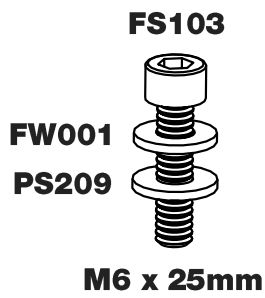

SA398
PS186

SA398
PS186

SA398
PS186

4.