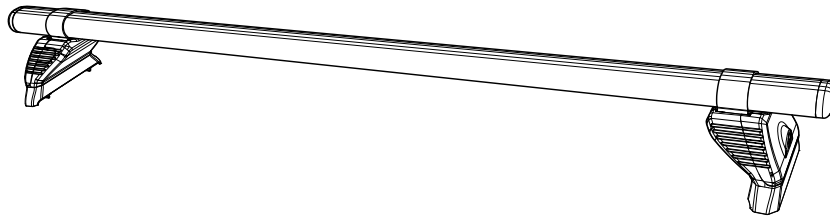

VA3FL KammBar

Instructions

CITY CRASH (✓)

According to ISO/ PAS 11154:2006

KammBar Fleet x 1
2.5kg/5.5lbs

Max
50kg/110lbs

KammBar Fleet

SA395 x 3

SA397 x 3

SA398 x 3

C04 x 3

optional upgrade

Fitting Kit

PS186 x 6

PS210 x 6

FT02 x 1