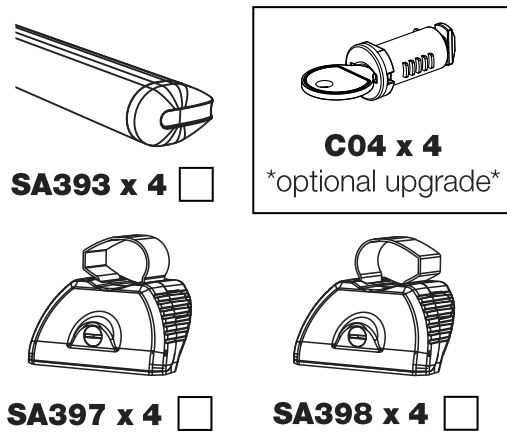

KammBar Fleet