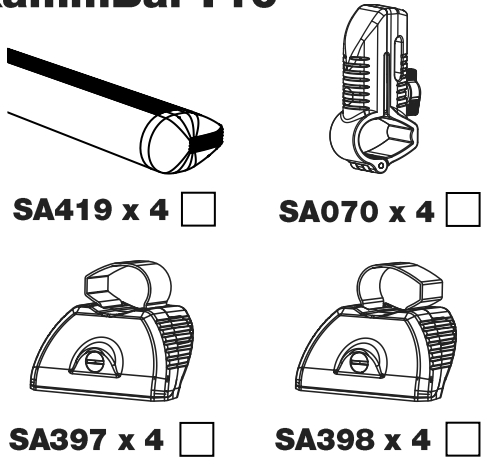

KammBar Pro