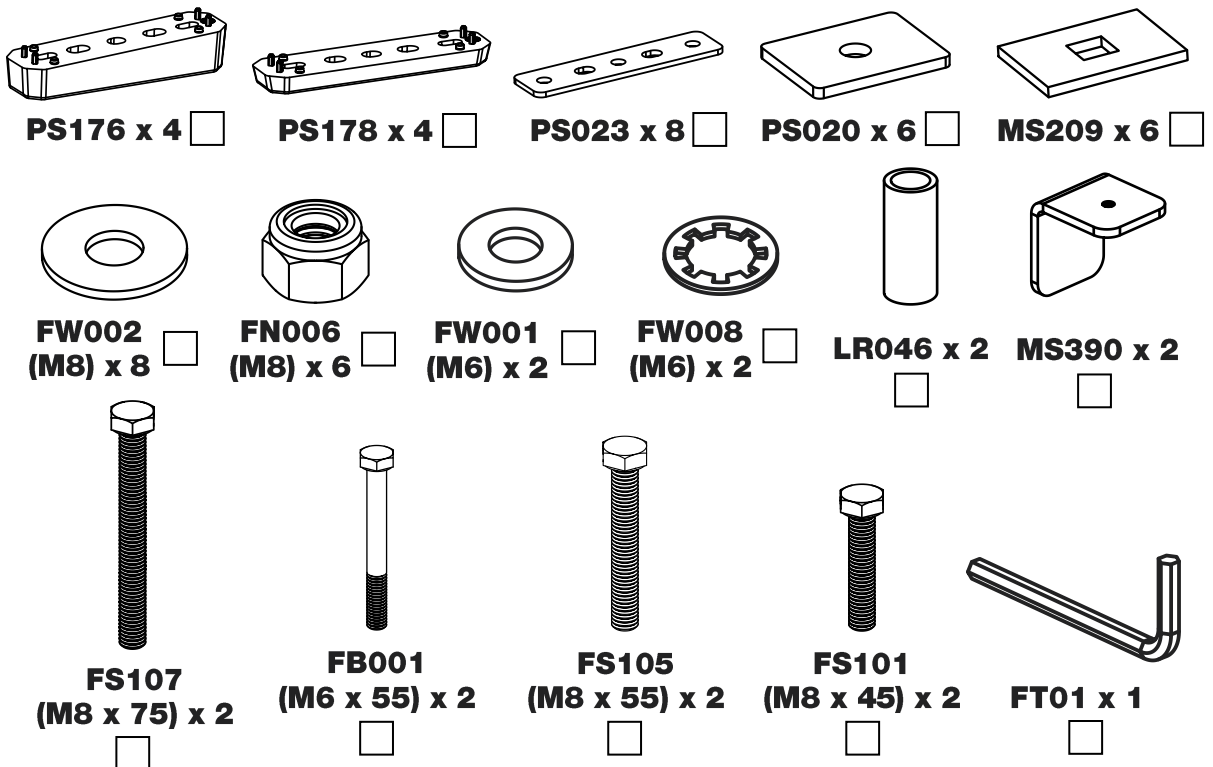

Fitting Kit