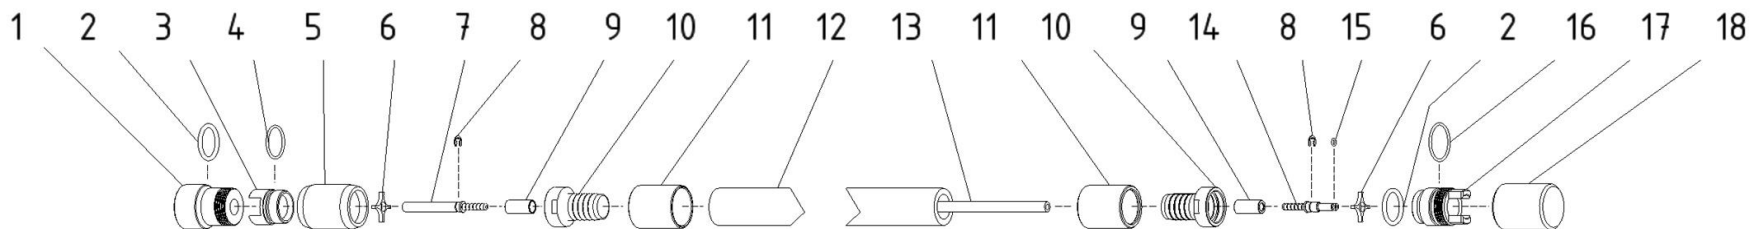

Air hose – MAX K130S, K160S, K180S

Nr.	Name	Item number	QTY
1.	Dirt plug (male)	PMZAW-W130-00.01-M1	1
2.	Coupler seal/Dirt plug seal (O-Ring 36x5)	MTSORNB0036	2
3.	Outer hose quick coupler (female)	PMLWZ-W130-00.03	1
4.	Coupler seal (O-Ring 36x3)	MTSORNB0035	1
5.	Coupler nut	PMNAW-W130-00.02	1
6.	Control hose cross spacer M130	PMWWC-W130-00.08	2
7.	Control hose barbed coupling (female)	PMLWCZ-W130-00.09	1
8.	Retaining ring (E-clip) M130, M160, M180	MMEMNPZ0002	2
9.	Control hose crimping ferrule M130, M160, M180	PMTULZW-W130-00.11-M1	2
10.	Outer hose barbed coupling female M130	PMLWG-W130-00.04	2
11.	Outer hose crimping ferrule M130, M160, M180	PMTULZW-W130-00.10-M1	2
12.	Outer hose 20 m Ø 32 mm	MTSWG0013	m
13.	Control hose 20 m Ø 6.3 mm	MTSWG0006	m
14.	Control hose barbed coupling (male)	PMLWCM-W130-00.07	1
15.	Control hose seal (O-ring 6x2)	MTSORNB0054	1
16.	Coupler seal (O-ring 40,2x3)	MTSORNB0039	1
17.	Outer hose quick coupler (male) M130, M160, M180	PMSRB-W130-00.05-M1	1
18.	Dirt cap (female)	PMZAZ-W130-00.06-M1	1
	Control hose 20m, complete M130, M160, M180 (Pos. 7, 9 x 2, 13 x 20, 14, 15, work)	WAWWC130W	1
	Air supply/control hose 20 m, complete M130, M160, M180	WAWZ13020	1