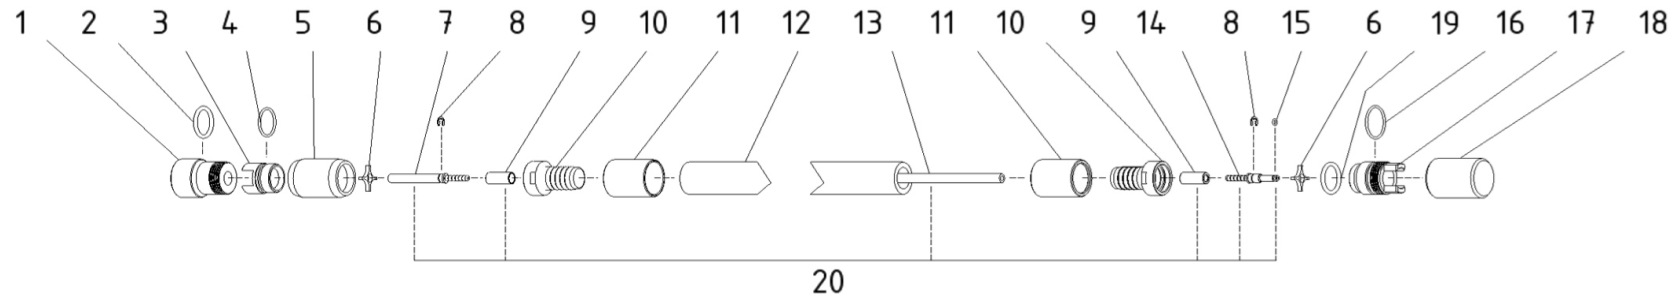

## Pneumatic air supply/control hose MAX K65S/K65KS

Nr.	Name	Item number	QTY
1.	Dirt plug (male)	PMZAW-W065-00.01	1
2.	Dirt plug seal (O-Ring 25x4)	MTSORNB0027	1
3.	Outer hose quick coupler (female)	PMLWZ-W065-00.03	1
4.	Coupler seal (O-Ring 20,2x3)	MTSORNB0012	1
5.	Coupler nut	PMNAW-W065-00.02	1
6.	Control hose cross spacer M65, M75	PMWWC-W065-00.08	2
7.	Control hose barbed coupling (female)	PMLWCZ-W065-00.09	1
8.	Retaining ring (E-clip) ST6 M65/75	MMEMNPZ0001	2
9.	Control hose crimping ferrule M55, M65, M75	PMTULZW-W065-00.11	2
10.	Outer hose barbed coupling female M65	PMLWG-W065-00.04-M1	2
11.	Outer hose crimping ferrule fi19 M65, M75	PMTULZW-19-W065-00.10	2
12.	Outer hose 20 m	MTSWG0012	m
13.	Control hose 20 m	MTSWG0005	m
14.	Control hose barbed coupling (male)	PMLWCM-W065-00.07	1
15.	Control hose seal (O-ring 3,6x1,8)	MTSORNB0031	1
16.	Coupler seal (O-ring 26,2x3)	MTSORNB0029	1
17.	Outer hose quick coupler (male) M65	PMSRB-W065-00.05	1
18.	Dirt cap (female)	PMZAZ-W065-00.06	1
19.	Coupler seal (O-Ring 24x4)	MTSORNB0075	1
20.	Control hose 20m, complete M65 (Pos. 7, 9 x 2, 13 x 20, 14, 15, work)	PMWWC065W	1
...	Air supply/control hose 20 m, complete M65	WAWZ06520	1