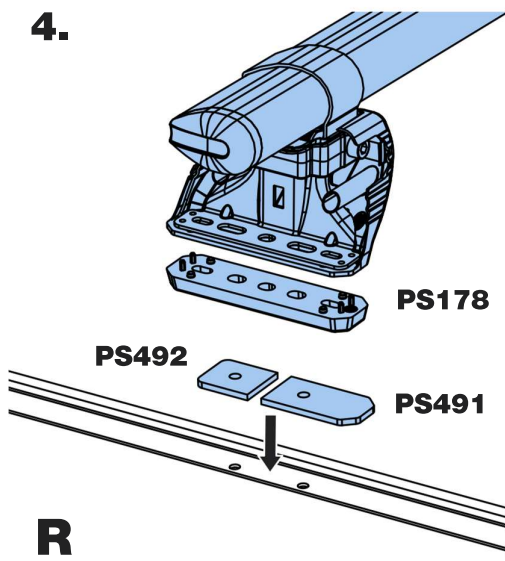

TB2PR/FL KammBar

Instructions

CITY CRASH (✓)

According to ISO/ PAS 11154:2006

KammBar Pro

KammBar Fleet

Fitting Kit

1.

2.

3.

SA397
PS178

SA398
PS178

SA397
PS178

SA398
PS178

4.

5.