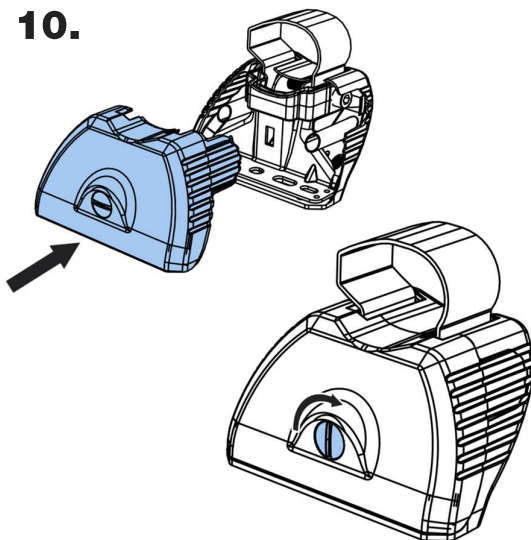

TB2PR/FL KammBar

Instructions

CITY CRASH (✓)

According to ISO/ PAS 11154:2006

KammBar Pro

KammBar Fleet

Fitting Kit

1.

6.

7.

8.

9.

10.

11.