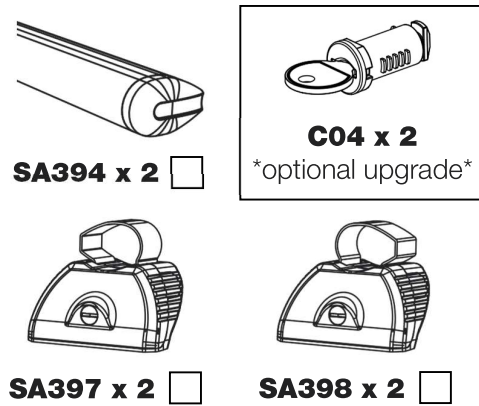

TB2PR/FL KammBar

Instructions

CITY CRASH (✓)

According to ISO/ PAS 11154:2006

KammBar Pro

KammBar Fleet

Fitting Kit

1.