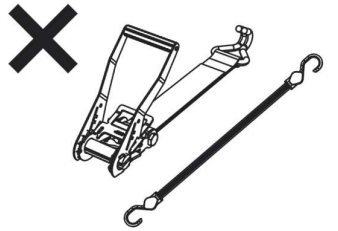

TB2PR/FL KammBar

Instructions

CITY CRASH (✓)

According to ISO/ PAS 11154:2006

KammBar Pro

KammBar Fleet

Fitting Kit

1.