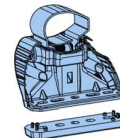

TB2PR/FL KammBar

Instructions

CITY CRASH (✓)

According to ISO/ PAS 11154:2006

KammBar Pro

KammBar Fleet

Fitting Kit

1.

2.

3.

SA397
PS178

SA398
PS178

SA397
PS178

SA398
PS178

4.

5.