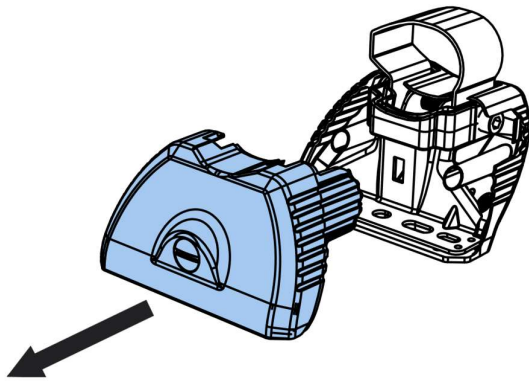

TB2PR/FL KammBar

Instructions

CITY CRASH (✓)

According to ISO/ PAS 11154:2006

KammBar Pro

KammBar Fleet

Fitting Kit

1.