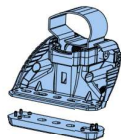

TB2PR/FL KammBar

Instructions

CITY CRASH (✓)

According to ISO/ PAS 11154:2006

KammBar Pro

KammBar Fleet

Fitting Kit

1.

2.

3.

SA397
PS178

SA398
PS178

SA397
PS178

SA398
PS178

4.

5.