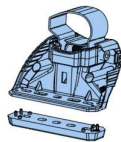

3.

SA397
PS178