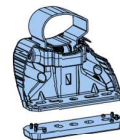

TB2PR/FL KammBar

Instructions

CITY CRASH (✓)

According to ISO/ PAS 11154:2006

KammBar Pro

KammBar Fleet

Fitting Kit

1.

2.

3.

SA397
PS178

SA398
PS178

SA397
PS178

SA398
PS178

4.

5.