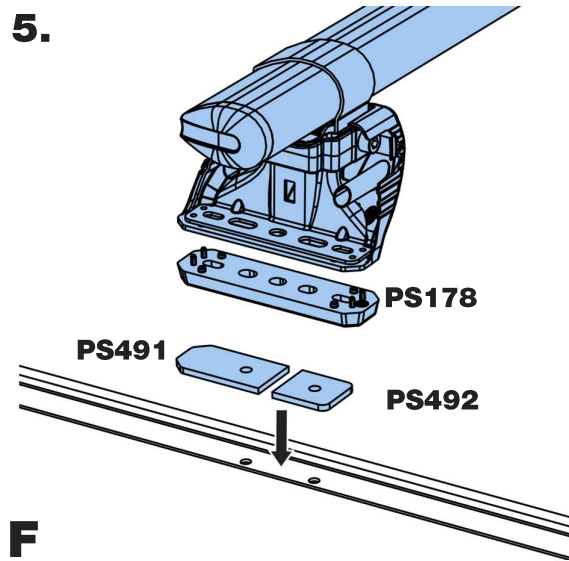

1.

2.

3.

SA397
PS178

SA398
PS178

SA397
PS178

SA398
PS178

4.

5.