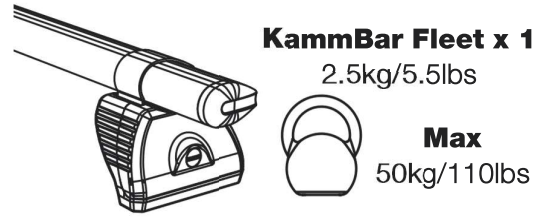

TB2PR/FL KammBar

Instructions

CITY CRASH (✓)

According to ISO/ PAS 11154:2006

KammBar Pro

KammBar Fleet

Fitting Kit

1.