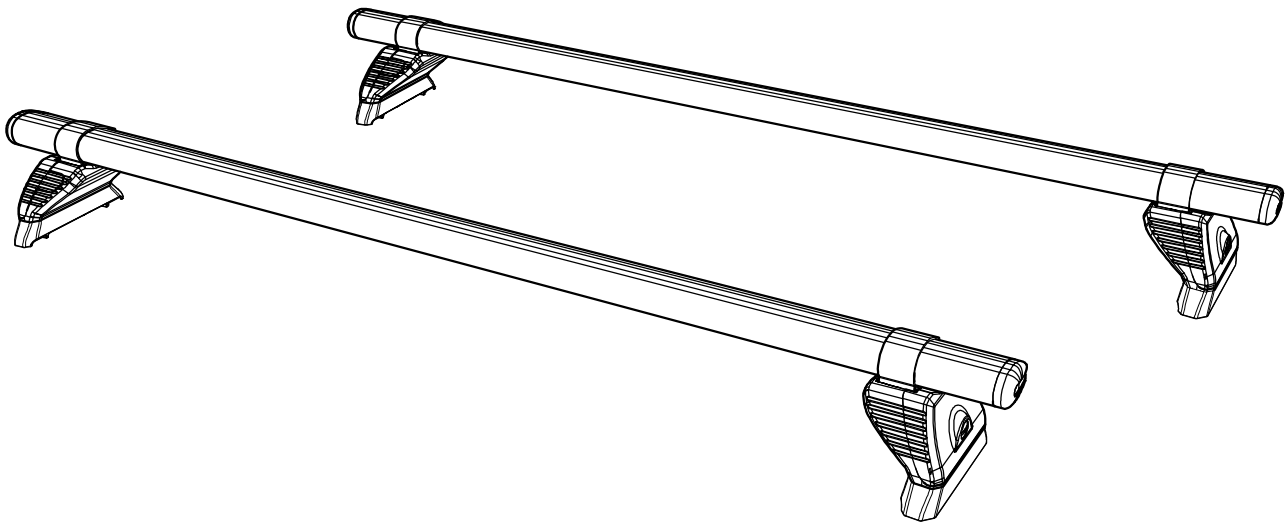

TB2PR/FL KammBar

Instructions

CITY CRASH (✓)

According to ISO/ PAS 11154:2006

KammBar Pro

KammBar Fleet

Fitting Kit

1.