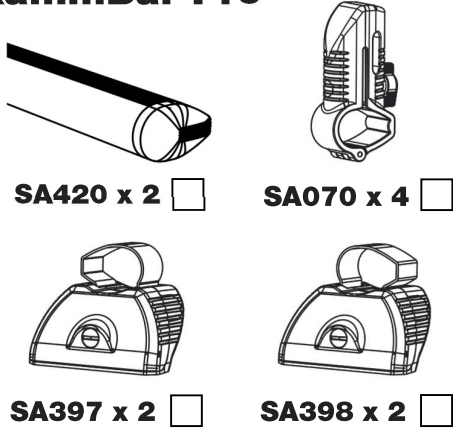

TB2PR/FL KammBar

Instructions

CITY CRASH (✓)

According to ISO/ PAS 11154:2006

KammBar Pro

KammBar Fleet

Fitting Kit

1.