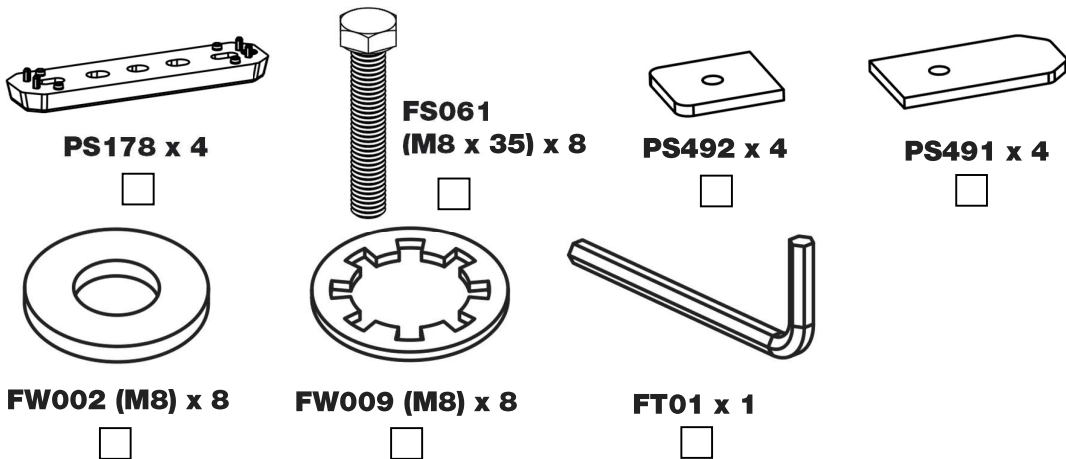

TB2PR/FL KammBar

Instructions

CITY CRASH (✓)

According to ISO/ PAS 11154:2006

KammBar Pro

KammBar Fleet

Fitting Kit

1.

2.

3.

SA397
PS178

SA398
PS178

SA397
PS178

SA398
PS178

4.

5.