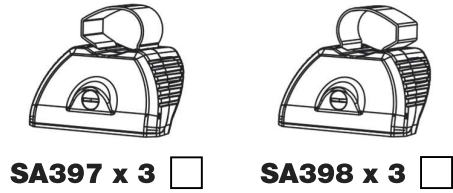

TB3PR/FL KammBar

Instructions

CITY CRASH (✓)

According to ISO/ PAS 11154:2006

KammBar Pro

KammBar Fleet

Fitting Kit

1.

2.

3.

SA397
PS178

SA397

SA397
PS178

SA398
PS178

SA398

SA398
PS178