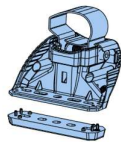

3.

SA397
PS178