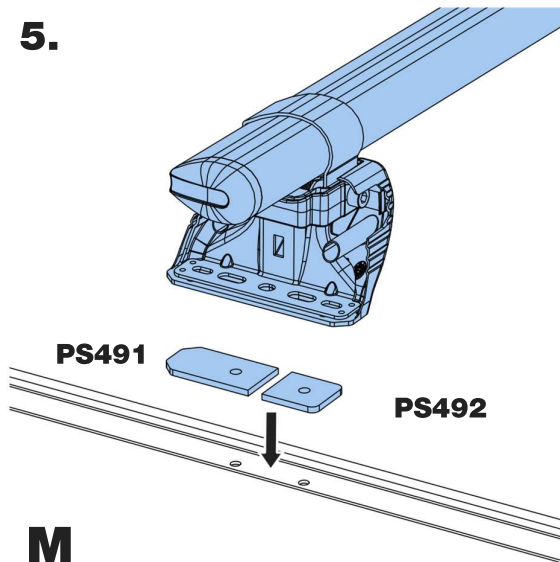

1.

2.

3.

SA397
PS178

SA397

SA397
PS178

SA398
PS178

SA398

SA398
PS178

4.

5.