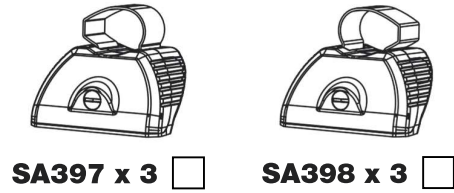

TB3PR/FL KammBar

Instructions

CITY CRASH (✓)

According to ISO/ PAS 11154:2006

KammBar Pro

KammBar Fleet

Fitting Kit

1.

2.

3.

SA397
PS178

SA397

SA397
PS178

SA398
PS178

SA398

SA398
PS178