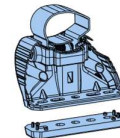

TB3PR/FL KammBar

Instructions

CITY CRASH (✓)

According to ISO/ PAS 11154:2006

KammBar Pro

KammBar Fleet

Fitting Kit

1.

2.

3.

SA397
PS178

SA397

SA397
PS178

SA398
PS178

SA398

SA398
PS178