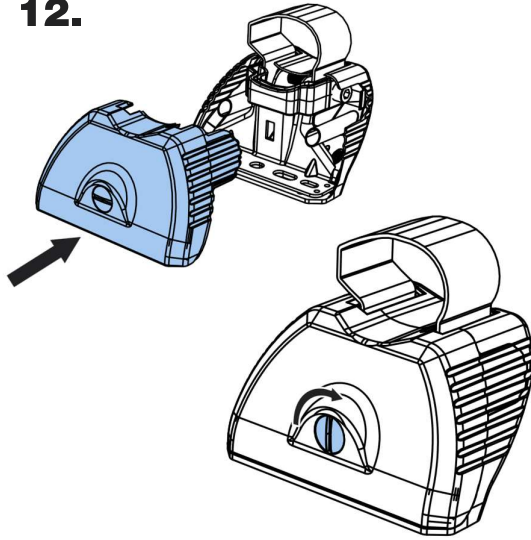

TB3PR/FL KammBar

Instructions

CITY CRASH (✓)

According to ISO/ PAS 11154:2006

KammBar Pro

KammBar Fleet

Fitting Kit

1.

4.

5.

12.

13.