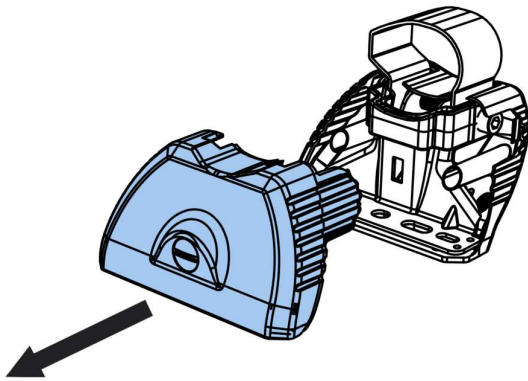

TB3PR/FL KammBar

Instructions

CITY CRASH (✓)

According to ISO/ PAS 11154:2006

KammBar Pro

KammBar Fleet

Fitting Kit

1.