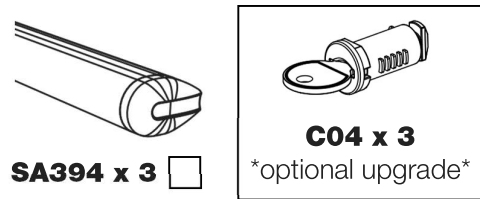

TB3PR/FL KammBar

Instructions

CITY CRASH (✓)

According to ISO/ PAS 11154:2006

KammBar Pro

KammBar Fleet

Fitting Kit

1.