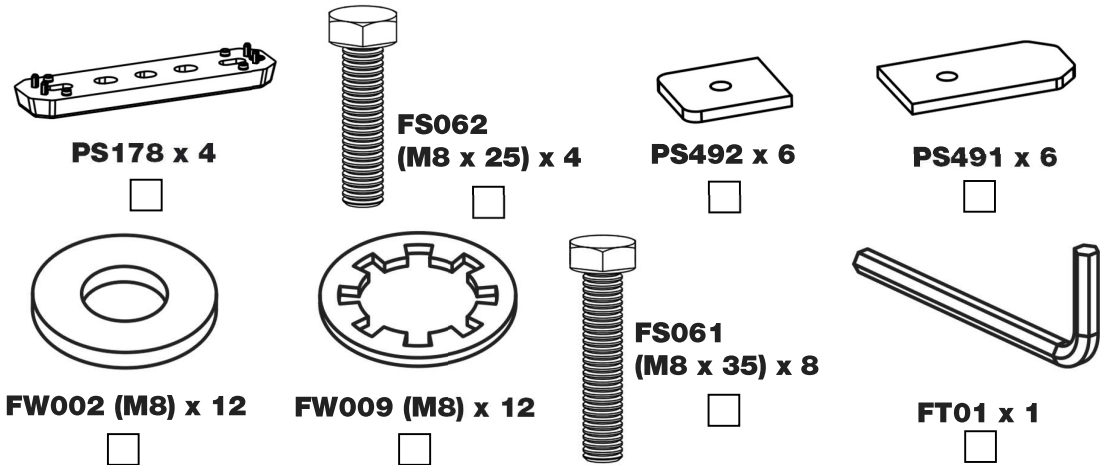

TB3PR/FL KammBar

Instructions

CITY CRASH (✓)

According to ISO/ PAS 11154:2006

KammBar Pro

KammBar Fleet

Fitting Kit

1.

2.

3.

SA397
PS178

SA397

SA397
PS178

SA398
PS178

SA398

SA398
PS178