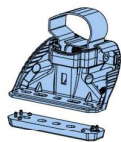

TB3PR/FL KammBar

Instructions

CITY CRASH (✓)

According to ISO/ PAS 11154:2006

KammBar Pro

KammBar Fleet

Fitting Kit

1.

2.

3.

SA397
PS178

SA397

SA397
PS178

SA398
PS178

SA398

SA398
PS178