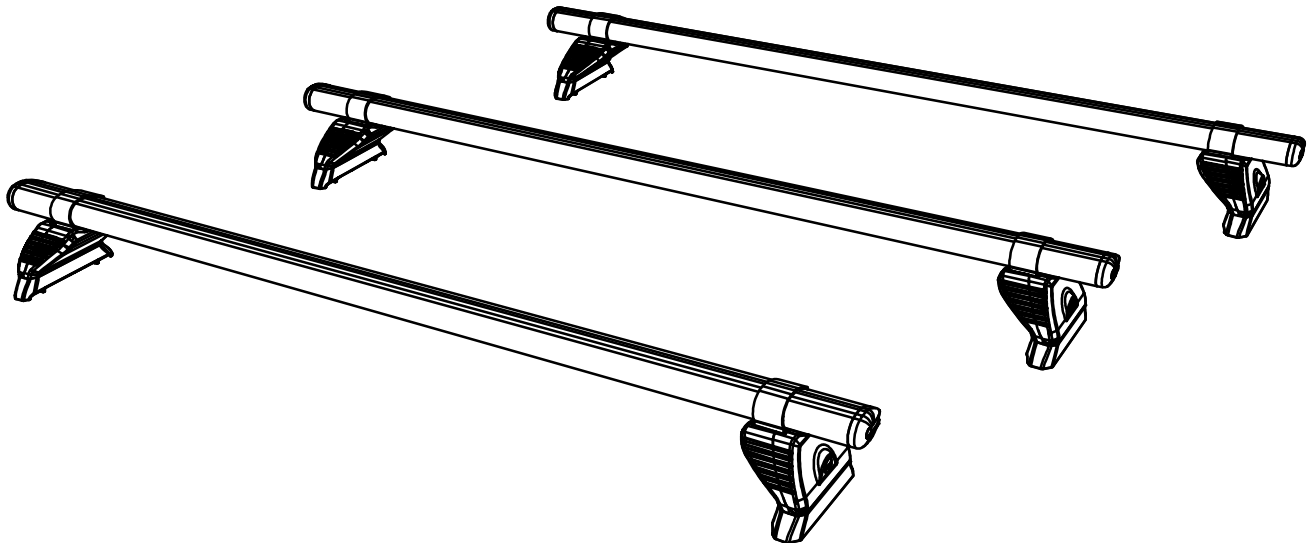

TB3PR/FL KammBar

Instructions

CITY CRASH (✓)

According to ISO/ PAS 11154:2006

KammBar Pro

KammBar Fleet

Fitting Kit

1.