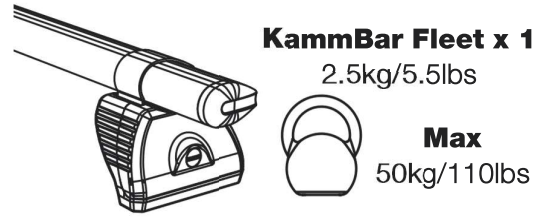

TB3PR/FL KammBar

Instructions

CITY CRASH (✓)

According to ISO/ PAS 11154:2006

KammBar Pro

KammBar Fleet

Fitting Kit

1.