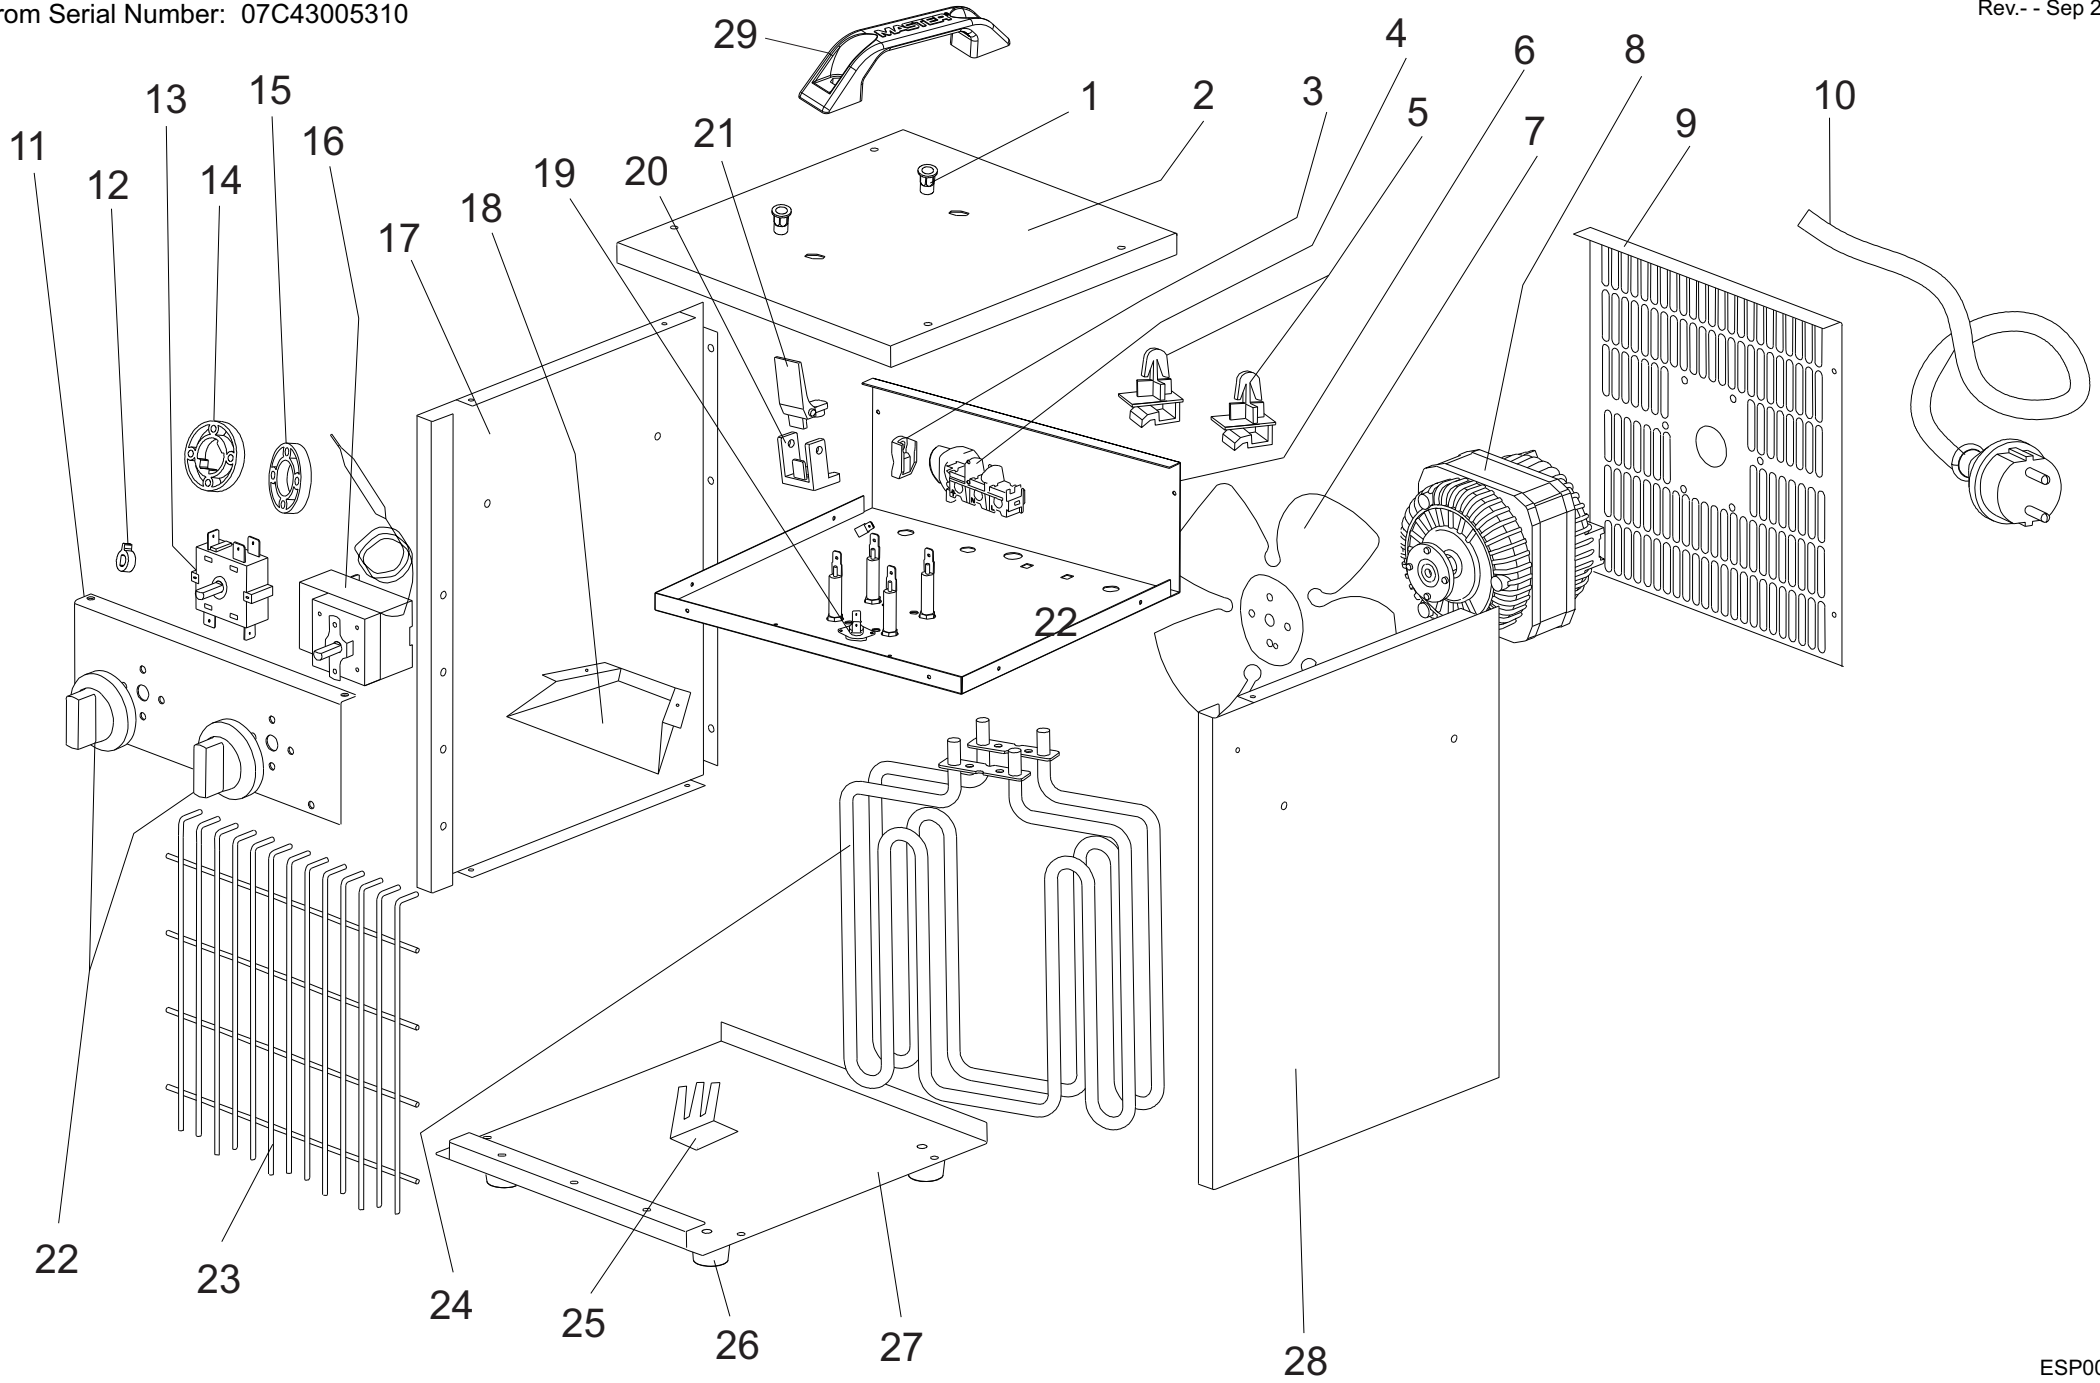

MODEL B 3,3IT

UNIT 1

ILLUSTRATED PARTS BREAKDOWN

From Serial Number: 07C43005310

Rev. - Sep 2022

MODEL B 3,3IT

UNIT 2

PARTS LIST

N°	CODE	DESCRIPTION
1	4141.910	M6 REVEL NUT
2	4141.930	TOP PLATE
3	4615.749	TERMINAL PRESSURE PLATE
4	4615.711	TERMINAL ASSEMBLY
5	4615.750	PROBE FIXED BRACKET
6	4141.957	MIDDLE BOARD
7	4615.202	BLADE
8	4615.702	MOTOR
9	4141.351	REAR GRID
10	4615.761	SUPPLY CORD WITH EU PLUG
11	S/R	CONTROL PANEL
12	4615.270	SWITCH BLOCK
13	4141.880	ROTARY SWITCH
14	4615.755	SWITCH GASKET
15	4615.759	THERMOSTAT GASKET
16	4141.914	PROBE THERMOSTAT
17	4141.927	LEFT PLATE
18	4141.932	PROTECTIVE COVER
19	4141.915	MANUAL RESET THERMOSTAT
20	4141.891	MANUAL RESET THERMOSTAT CHASSIS
21	4141.890	MANUAL RESET THERMOSTAT BRACKET
22	4615.758	SWITCH/TEMPERATURE KNOB
23	4141.931	FRONT GRID
24	4141.876	HEATING TUBE
25	4141.344	HEATING TUBE CLAMP
26	4615.752	FEET
27	4141.935	BOTTOM PLATE
28	4141.928	RIGHT PLATE
29	4162.934	PLASTIC HANDLE