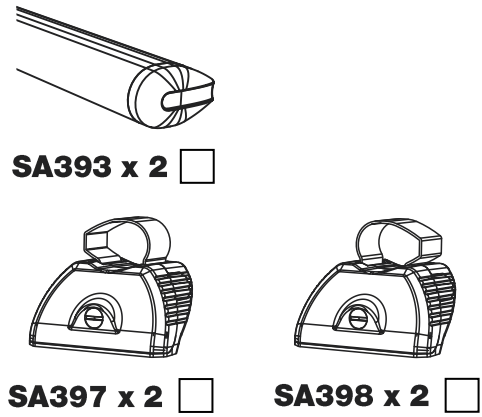

KammBar Fleet