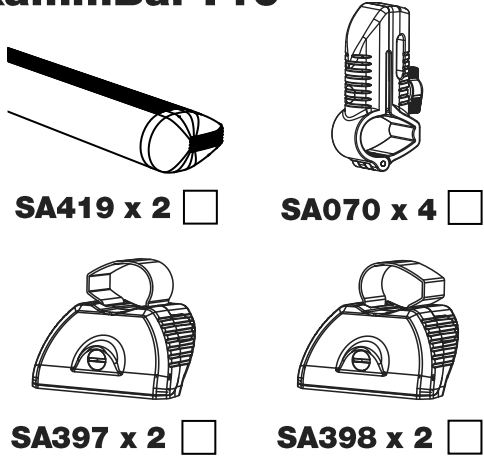

KammBar Pro