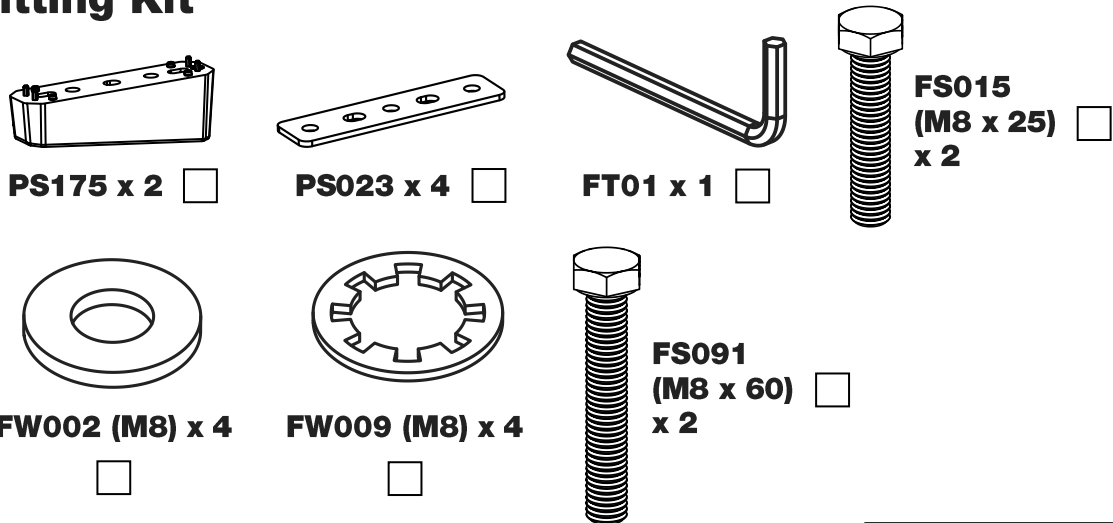

Fitting Kit