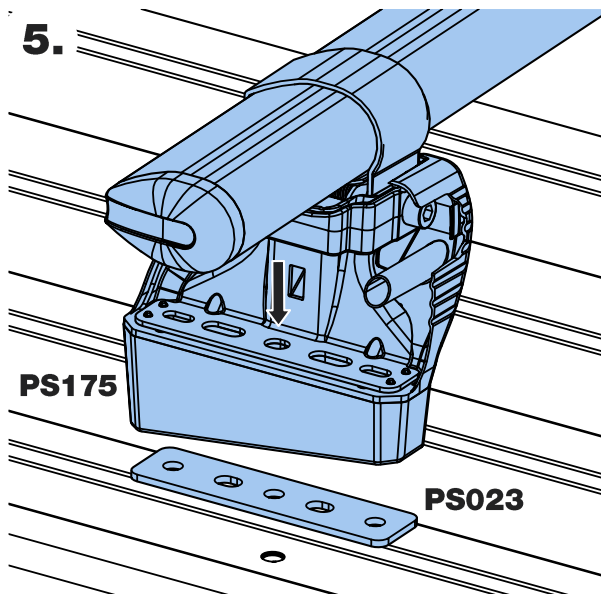

1.

2.

3.

SA397
PS175

SA397

SA397

SA398
PS175

SA398

SA398

4.

5.