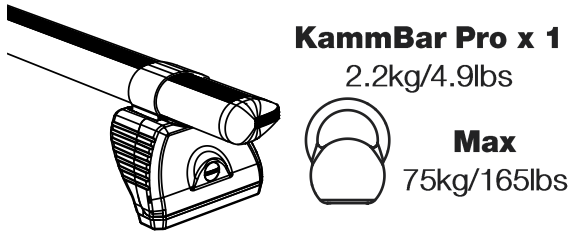

ID3PR/FL KammBar

Instructions

CITY CRASH (✓)

According to ISO/ PAS 11154:2006

KammBar Pro

KammBar Fleet

Fitting Kit

1.