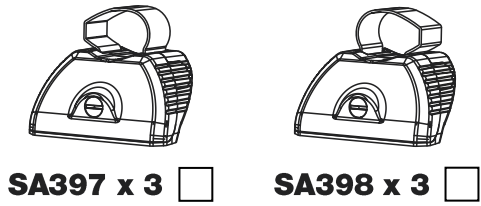

ID3PR/FL KammBar

Instructions

CITY CRASH (✓)

According to ISO/ PAS 11154:2006

KammBar Pro

KammBar Fleet

Fitting Kit

1.