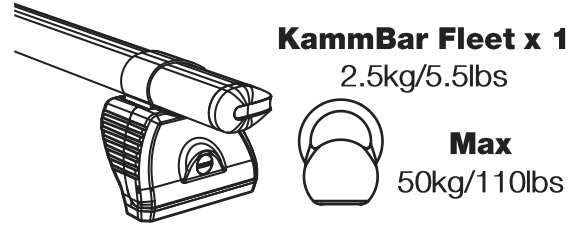

ID3PR/FL KammBar

Instructions

CITY CRASH (✓)

According to ISO/ PAS 11154:2006

KammBar Pro

KammBar Fleet

Fitting Kit

1.