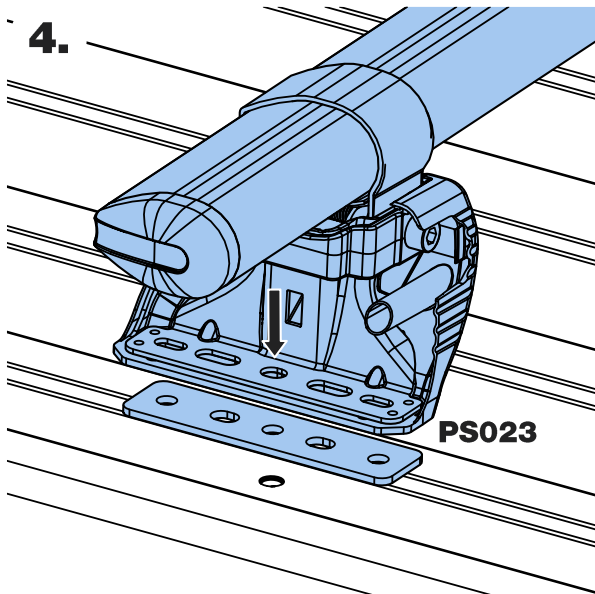

SA398
PS175

SA398

SA398

4.