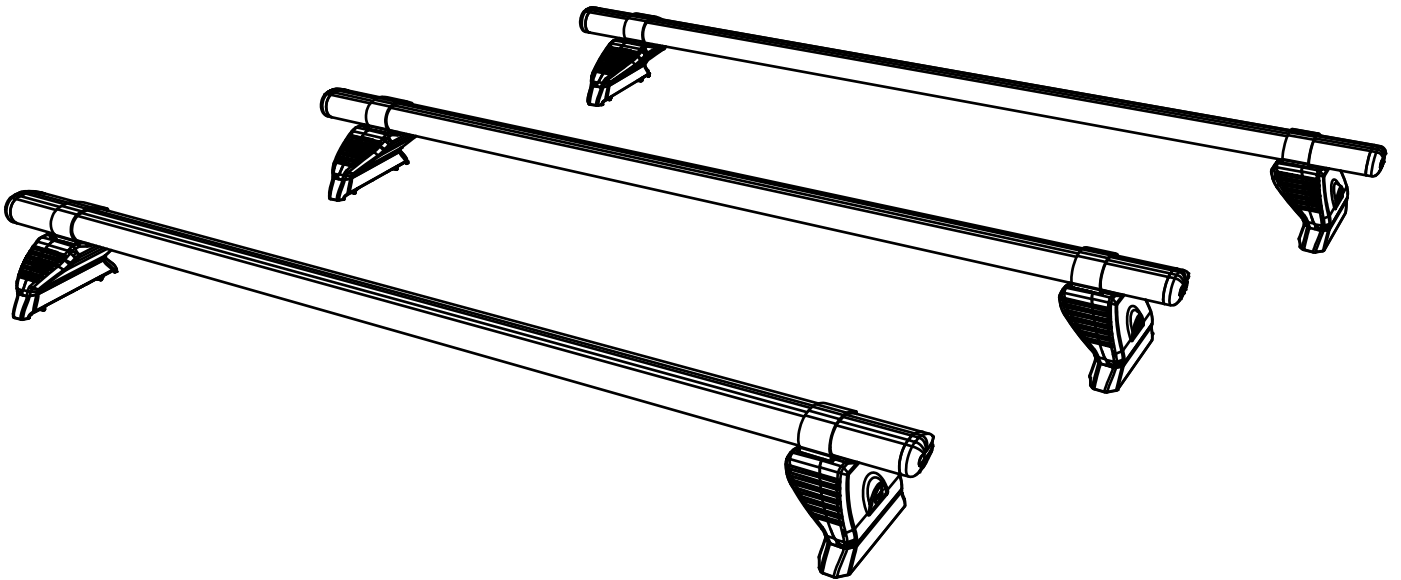

ID3PR/FL KammBar

Instructions

CITY CRASH (✓)

According to ISO/ PAS 11154:2006

KammBar Pro

KammBar Fleet

Fitting Kit

1.