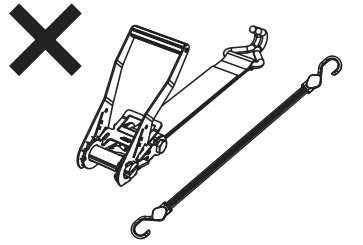

QA3PR/FL KammBar

Instructions

CITY CRASH (✓)

According to ISO/ PAS 11154:2006

KammBar Pro

KammBar Fleet

Fitting Kit

1.