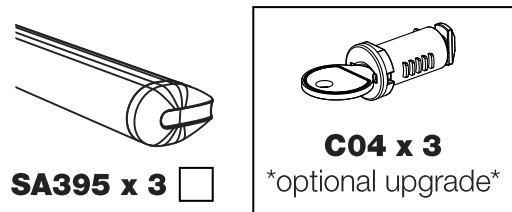

QA3PR/FL KammBar

Instructions

CITY CRASH (✓)

According to ISO/ PAS 11154:2006

KammBar Pro

KammBar Fleet

Fitting Kit

1.