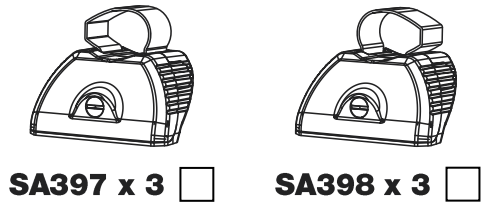

QA3PR/FL KammBar

Instructions

CITY CRASH (✓)

According to ISO/ PAS 11154:2006

KammBar Pro

KammBar Fleet

Fitting Kit

1.