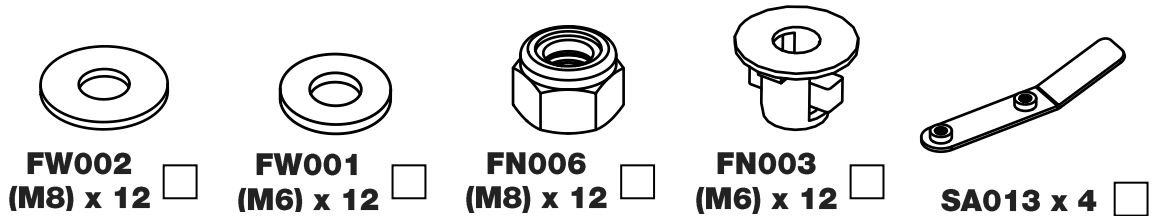

QA3PR/FL KammBar

Instructions

CITY CRASH (✓)

According to ISO/ PAS 11154:2006

KammBar Pro

KammBar Fleet

Fitting Kit

1.