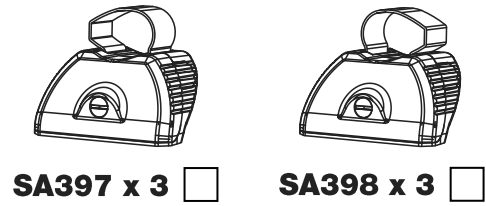

QA3PR/FL KammBar

Instructions

CITY CRASH (✓)

According to ISO/ PAS 11154:2006

KammBar Pro

KammBar Fleet

Fitting Kit

1.