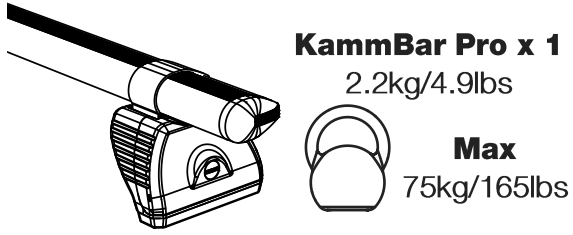

QA3PR/FL KammBar

Instructions

CITY CRASH (✓)

According to ISO/ PAS 11154:2006

KammBar Pro

KammBar Fleet

Fitting Kit

1.