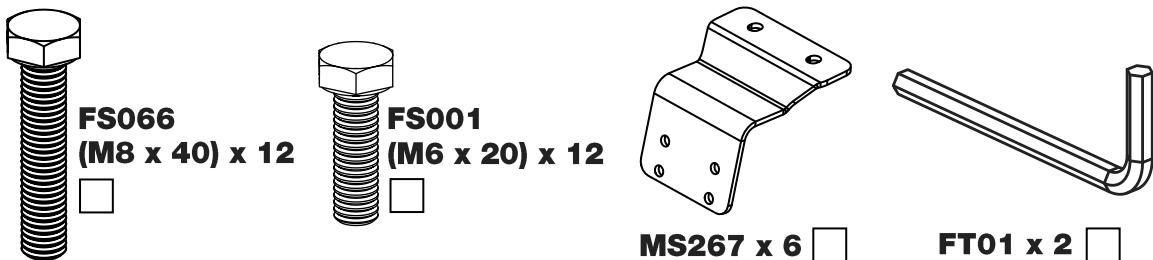

QA3PR/FL KammBar

Instructions

CITY CRASH (✓)

According to ISO/ PAS 11154:2006

KammBar Pro

KammBar Fleet

Fitting Kit

1.