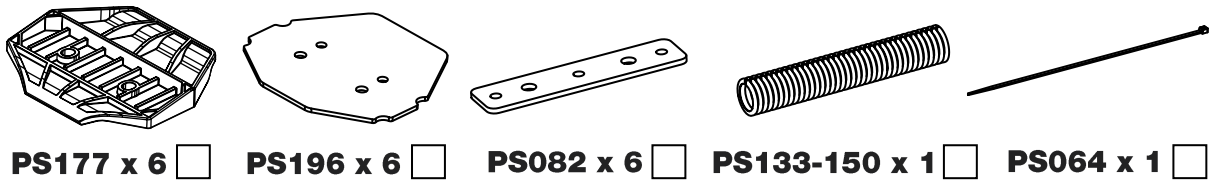

QA3PR/FL KammBar

Instructions

CITY CRASH (✓)

According to ISO/ PAS 11154:2006

KammBar Pro

KammBar Fleet

Fitting Kit

1.