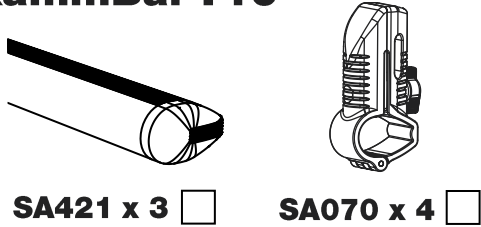

QA3PR/FL KammBar

Instructions

CITY CRASH (✓)

According to ISO/ PAS 11154:2006

KammBar Pro

KammBar Fleet

Fitting Kit

1.