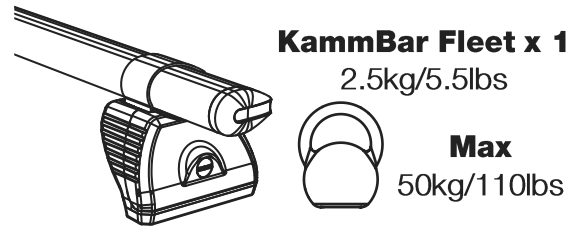

QA3PR/FL KammBar

Instructions

CITY CRASH (✓)

According to ISO/ PAS 11154:2006

KammBar Pro

KammBar Fleet

Fitting Kit

1.