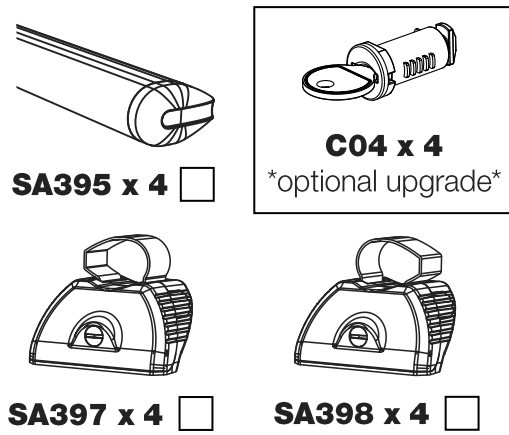

QA4PR/FL KammBar

Instructions

CITY CRASH (✓)

According to ISO/ PAS 11154:2006

KammBar Pro

KammBar Fleet

Fitting Kit

1.