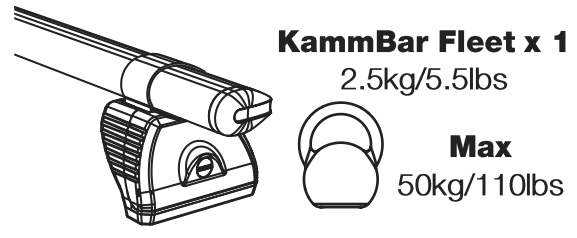

QA4PR/FL KammBar

Instructions

CITY CRASH (✓)

According to ISO/ PAS 11154:2006

KammBar Pro

KammBar Fleet

Fitting Kit

1.