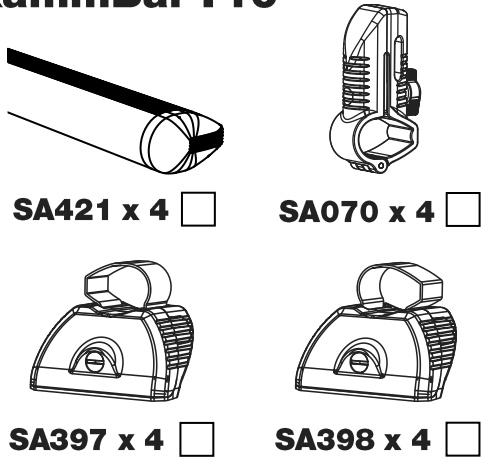

QA4PR/FL KammBar

Instructions

CITY CRASH (✓)

According to ISO/ PAS 11154:2006

KammBar Pro

KammBar Fleet

Fitting Kit

1.