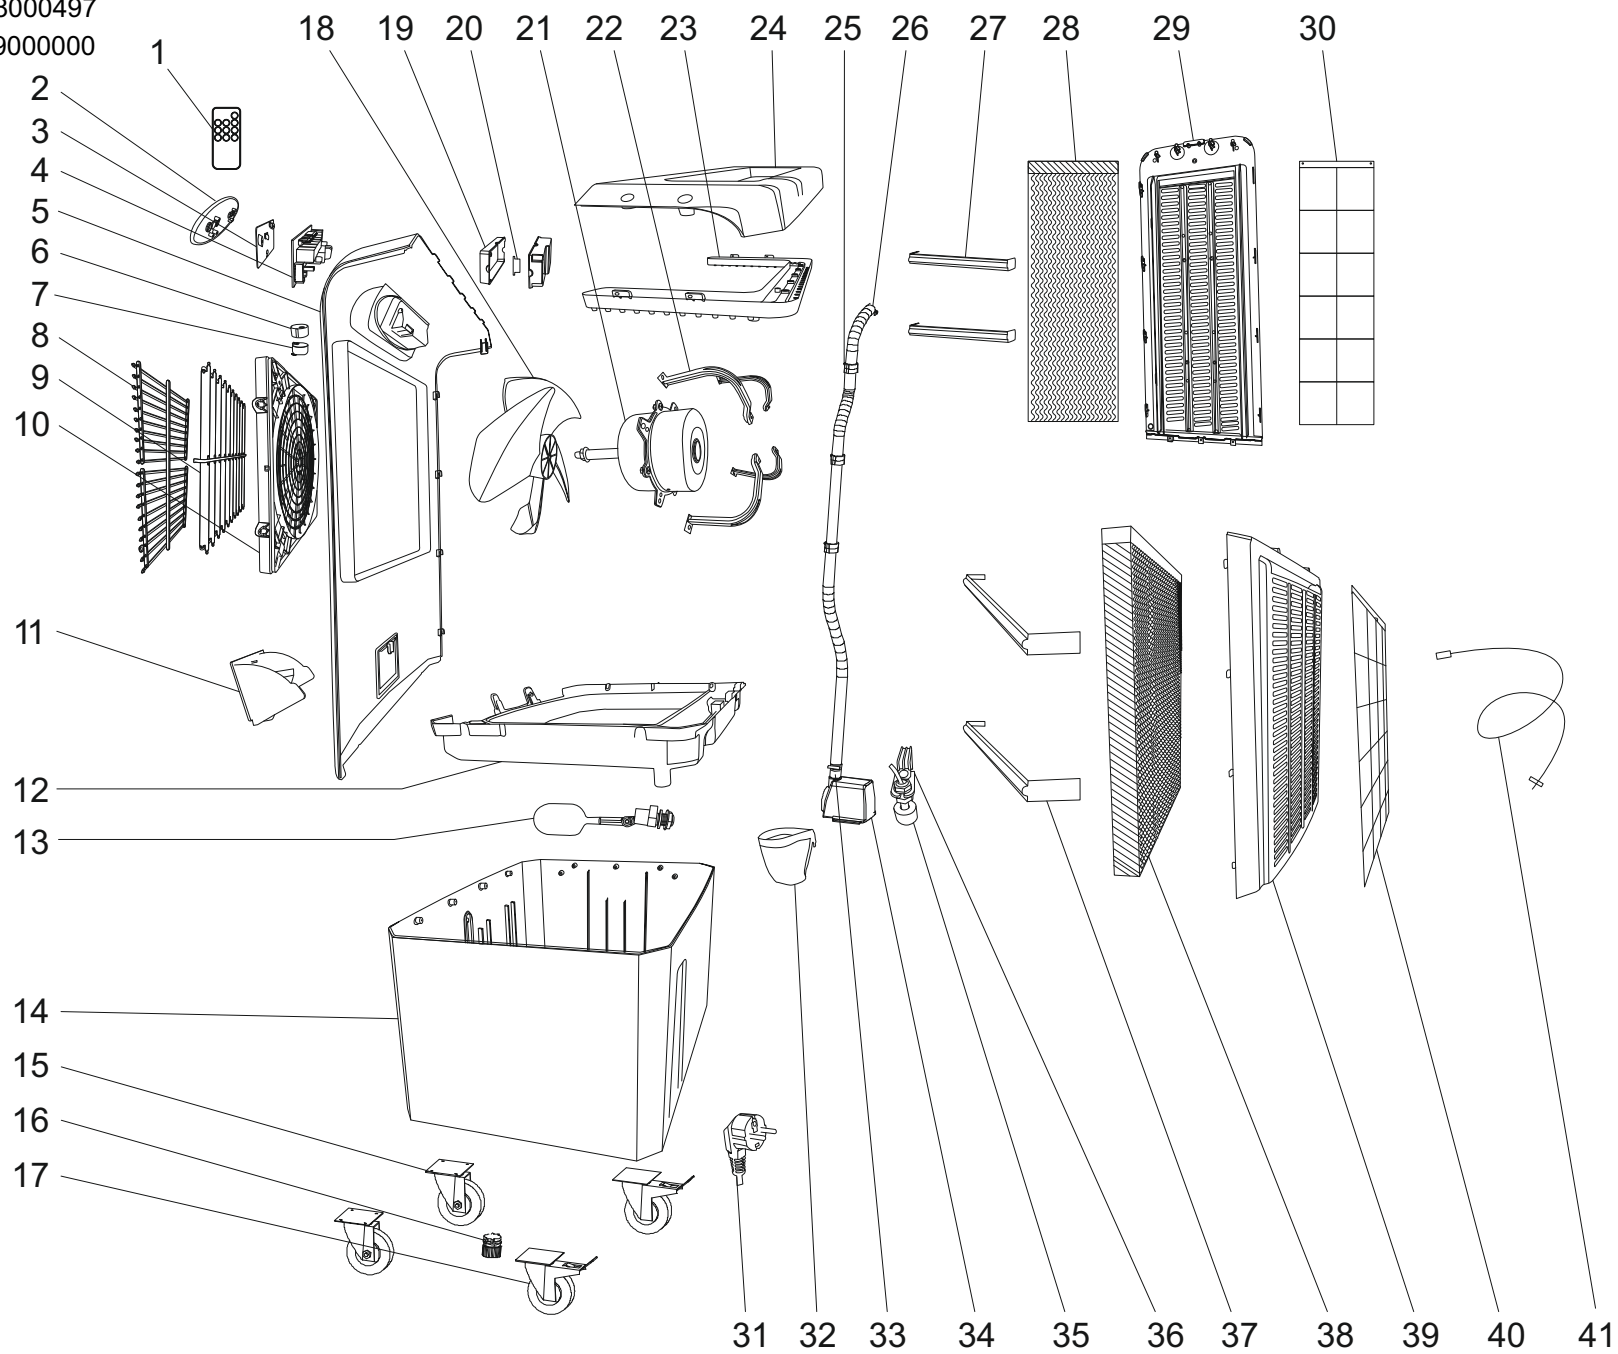

MODEL CCX 4.0

UNIT 1

ILLUSTRATED PARTS BREAKDOWN

Rev.A - Feb. 2019

From Serial Number: 7743900001

MODEL CCX 4.0

UNIT 2

PARTS LIST

MODEL CCX 4.0

UNIT 1

ILLUSTRATED PARTS BREAKDOWN

Rev. - - Apr. 2018

From Serial Number: 77438000497

Until Serial Number: 77439000000

MODEL CCX 4.0

UNIT 2

PARTS LIST

Pos.	Code N°	Description
1	4141.044	REMOTE CONTROL
2	4141.045	CONTROL PANEL
3	4141.046	DISPLAY BOARD
4	4141.047	PC BOARD
5	4141.048	FRONT PANEL
6	4141.049	SWING MOTOR CAP
7	4141.050	SWING MOTOR
8	4141.051	OUTSIDE SWING BLADE
9	4141.052	INSIDE SWING BLADE
10	4141.053	FRONT GRILL
11	4141.054	WATER INLET
12	4141.055	SINK
13	4141.056	FLOAT VALVE
14	4141.057	WATER TANK
15	4141.058	FRONT WHEEL
16	4141.059	DRAIN VALVE
17	4141.060	BACK WHEEL
18	4141.061	FAN
19	4141.062	SWITCH BOX
20	4141.063	CAPACITOR
21	4141.064	FAN MOTOR
22	4141.065	FAN BRACKET
23	4141.066	WATER DISTRIBUTOR
24	4141.067	TOP COVER
25	4141.068	PIPE CLAMP
26	4141.069	WATER PIPE
27	4141.070	SIDE COOLING PAD BRACKET
28	4141.071	SIDE COOLING PAD
29	4141.072	SIDE PANEL
30	4141.073	SIDE DUST NET
31	4141.074	POWER CORD
32	4141.075	PUMP FILTER
33	4141.076	CLIP
34	4141.077	WATER PUMP
35	4141.078	WATER LEVEL SENSOR
36	4141.079	WATER PUMP BRACKET
37	4141.080	BACK COOLING PAD BRACKET
38	4141.081	BACK COOLING PAD
39	4141.082	BACK PANEL
40	4141.083	BACK DUST NET
41	4141.086	TEMPERATURE SONDE