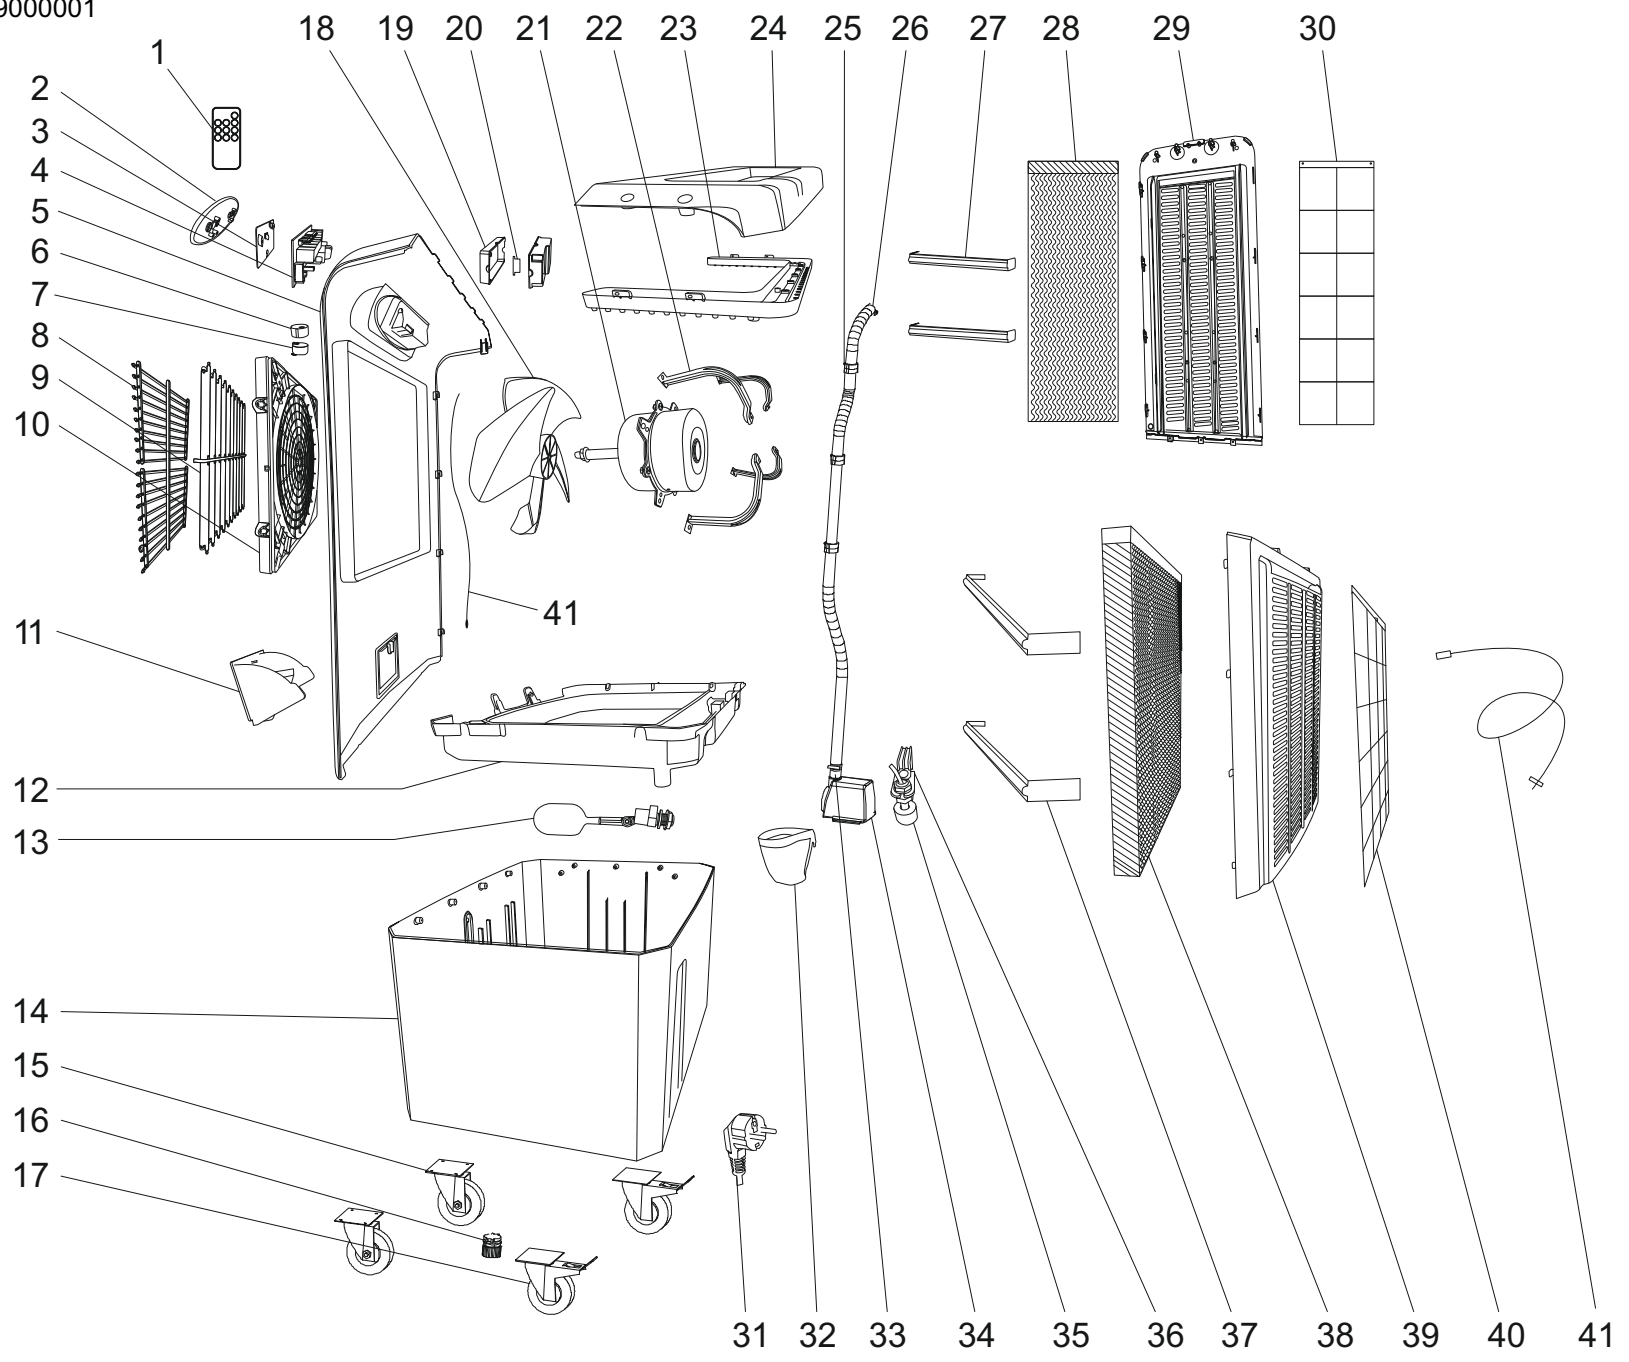

MODEL CCX 4.0

UNIT 1

ILLUSTRATED PARTS BREAKDOWN

Rev.A - Feb. 2019

From Serial Number: 7743900001

MODEL CCX 4.0

UNIT 2

PARTS LIST

Pos.	Code N°	Description
1	4141.044	REMOTE CONTROL
2	4141.045	CONTROL PANEL
3	4141.088	DISPLAY BOARD
4	4141.089	PC BOARD
5	4141.048	FRONT PANEL
6	4141.049	SWING MOTOR CAP
7	4141.050	SWING MOTOR
8	4141.051	OUTSIDE SWING BLADE
9	4141.052	INSIDE SWING BLADE
10	4141.053	FRONT GRILL
11	4141.054	WATER INLET
12	4141.055	SINK
13	4141.056	FLOAT VALVE
14	4141.057	WATER TANK
15	4141.058	FRONT WHEEL
16	4141.059	DRAIN VALVE
17	4141.060	BACK WHEEL
18	4141.061	FAN
19	4141.062	SWITCH BOX
20	4141.063	CAPACITOR
21	4141.064	FAN MOTOR
22	4141.065	FAN BRACKET
23	4141.066	WATER DISTRIBUTOR
24	4141.067	TOP COVER
25	4141.068	PIPE CLAMP
26	4141.069	WATER PIPE
27	4141.070	SIDE COOLING PAD BRACKET
28	4141.071	SIDE COOLING PAD
29	4141.072	SIDE PANEL
30	4141.073	SIDE DUST NET
31	4141.074	POWER CORD
32	4141.075	PUMP FILTER
33	4141.076	CLIP
34	4141.077	WATER PUMP
35	4141.078	WATER LEVEL SENSOR
36	4141.079	WATER PUMP BRACKET
37	4141.080	BACK COOLING PAD BRACKET
38	4141.081	BACK COOLING PAD
39	4141.082	BACK PANEL
40	4141.083	BACK DUST NET
41	4141.087	TEMPERATURE SONDE

UNIT 2

RECOMMENDED SPARE PARTS

Pos.	Code N°	Description
1	4141.044	REMOTE CONTROL
3	4141.088	DISPLAY BOARD
4	4141.089	PC BOARD
7	4141.050	SWING MOTOR
20	4141.063	CAPACITOR
21	4141.064	FAN MOTOR
28	4141.071	SIDE COOLING PAD
30	4141.073	SIDE DUST NET
34	4141.077	WATER PUMP
35	4141.078	WATER LEVEL SENSOR
38	4141.081	BACK COOLING PAD
40	4141.083	BACK DUST NET

MODEL CCX 4.0

UNIT 1

ILLUSTRATED PARTS BREAKDOWN

Rev. - - Apr. 2018

From Serial Number: 77438000497

Until Serial Number: 77439000000

MODEL CCX 4.0

UNIT 2