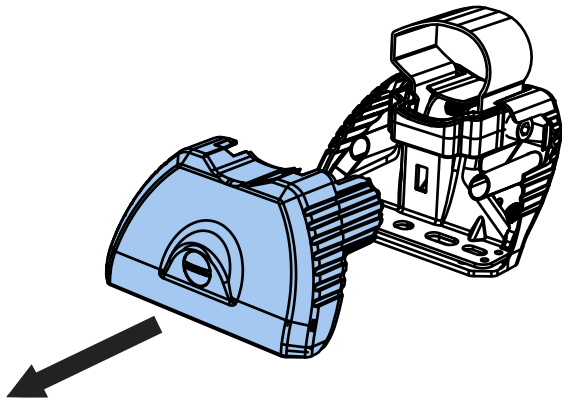

1.

2.

3.

SA397

PS182

SA397

PS178

SA397

PS181

SA398

PS182

SA398

PS178

SA398

PS181

4.

5.