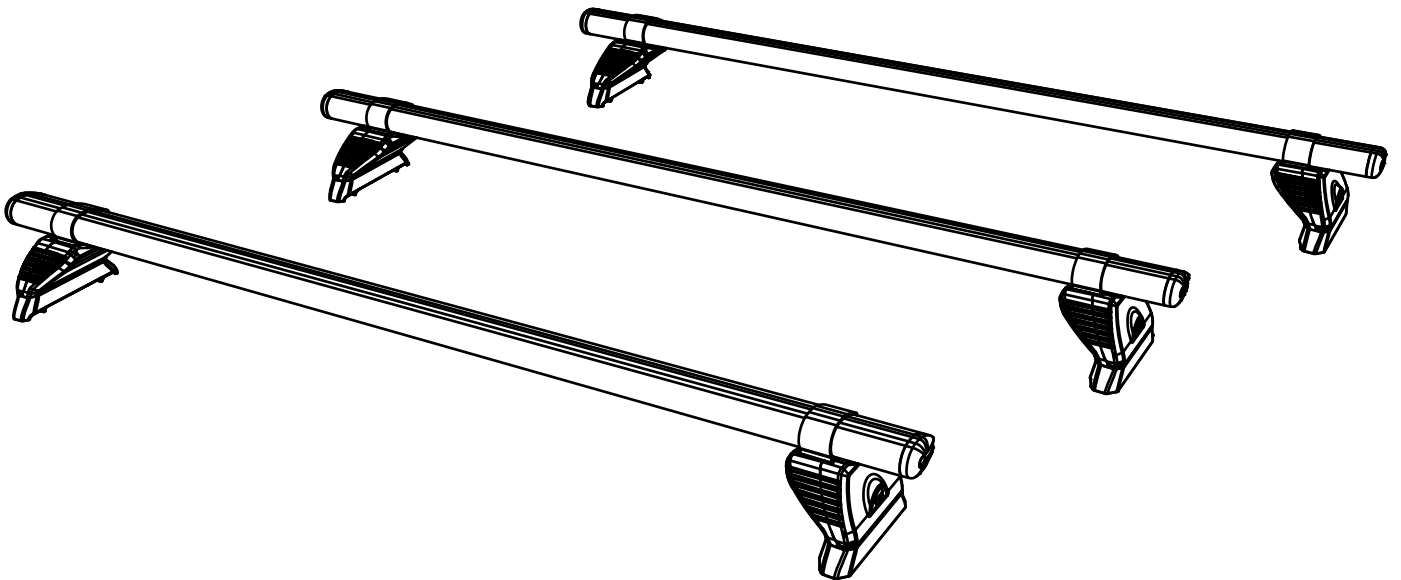

RA3PR/FL

KammBar

Instructions

CITY CRASH (✓)

According to ISO/ PAS 11154:2006

KammBar Pro

KammBar Fleet

Fitting Kit