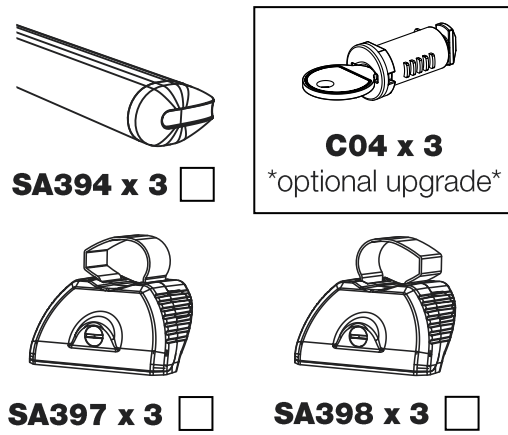

RA3PR/FL

KammBar

Instructions

CITY CRASH (✓)

According to ISO/ PAS 11154:2006

KammBar Pro

KammBar Fleet

Fitting Kit