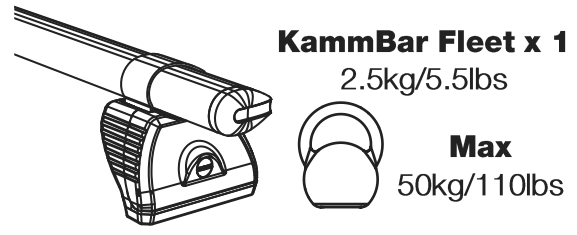

RA3PR/FL

KammBar

Instructions

CITY CRASH (✓)

According to ISO/ PAS 11154:2006

KammBar Pro

KammBar Fleet

Fitting Kit