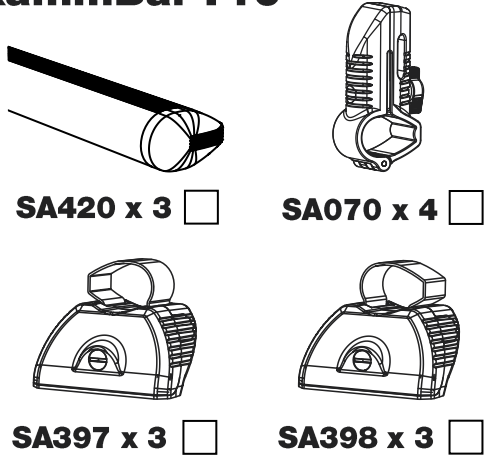

RA3PR/FL

KammBar

Instructions

CITY CRASH (✓)

According to ISO/ PAS 11154:2006

KammBar Pro

KammBar Fleet

Fitting Kit