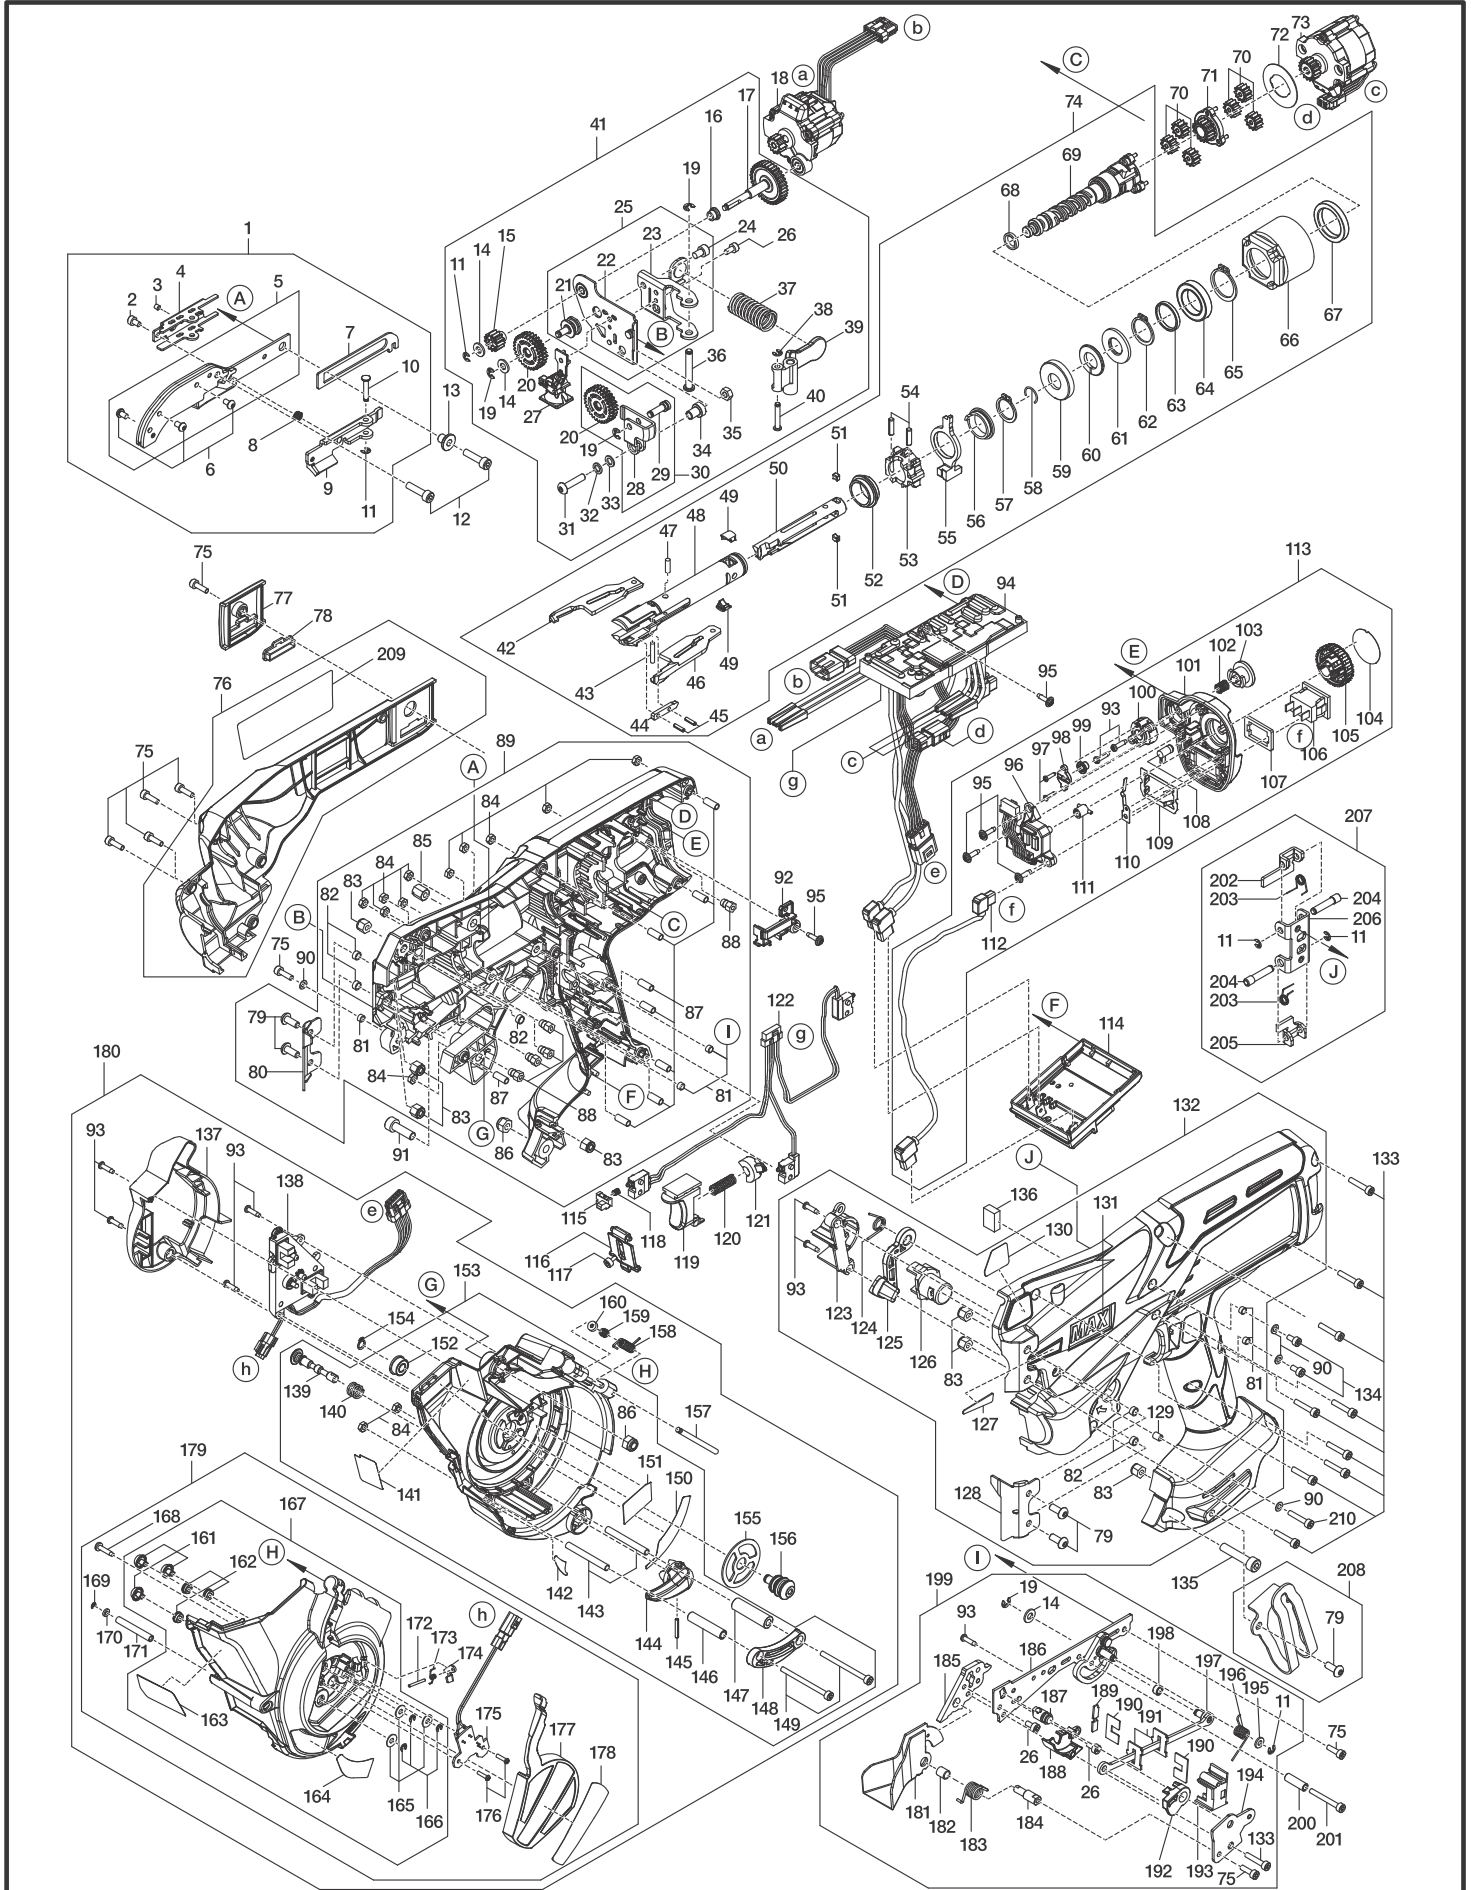

RB443T

EXPLODED
VIEW AND SPARE PARTS LIST

DESPIECE DE LA MAQUINA Y LISTA
DE RECAMBIOS

SCHEMA ECLATE ET LISTE DES
PIECES DE RECHANGE

ToolModel	PartNo	PartCode	Description
RB443T	1	RB71027	ARM A ASSY
RB443T	2	BB40481	BOLT 3X5
RB443T	3	AA71408	SCREW 3X3
RB443T	4	RB13145	WIRE GUIDE BASE
RB443T	5	RB81422	ARM A UNIT
RB443T	6	BB41714	BOLT 3X5
RB443T	7	RB12636	WIRE GUIDE LEVER
RB443T	8	KK29117	COMPRESSION SPRING 9117
RB443T	9	RB70620	WIRE GUIDE UNIT
RB443T	10	FF41865	STEP PIN 1865
RB443T	11	JJ10113	E-RING 2.5
RB443T	12	BB40420	BOLT 4X16
RB443T	13	FF52115	HOLLOW PIN 2115
RB443T	14	EE39861	WASHER 4.3X9X1
RB443T	15	RB13161	FEEDING GEAR A
RB443T	16	RB13160	SHAFT COLLAR
RB443T	17	RB71035	GEAR A UNIT
RB443T	18	RB71036	FEEDING MOTOR
RB443T	19	JJ10514	E-RING 3
RB443T	20	RB70625	FEEDING GEAR B UNIT
RB443T	21	RB12964	FEEDING GEAR SHAFT B
RB443T	22	RB71039	FEEDING GEAR BASE UNIT
RB443T	23	RB12963	SPRING BASE
RB443T	24	BB40849	BOLT 4X6
RB443T	25	RB81424	FEEDING GEAR BASE ASSY
RB443T	26	BB40824	BOLT 3X6
RB443T	27	RB71038	WIRE GUIDE C UNIT
RB443T	28	RB12866	RELEASE LEVER A
RB443T	29	FF41877	STEP PIN 1877
RB443T	30	RB81334	RELEASE LEVER A ASSY
RB443T	31	BB41715	BOLT 4X18
RB443T	32	EE11103	SPRING WASHER 2-4
RB443T	33	EE39825	WASHER 4.5X7.4X0.8
RB443T	34	FF52118	HOLLOW PIN 2118
RB443T	35	CC42512	HEX NUT 1A M4
RB443T	36	FF41867	STEP PIN 1867
RB443T	37	KK29119	COMPRESSION SPRING 9119
RB443T	38	JJ10510	E-RING 2.3
RB443T	39	RB12657	RELEASE LEVER B
RB443T	40	FF41868	STEP PIN 1868
RB443T	41	RB81423	FEED ASSY
RB443T	42	RB13134	HOOK L
RB443T	43	RB12853	CARBIDE PIN 2.5X14.8
RB443T	44	RB12616	SLEEVE COVER
RB443T	45	FF21267	SPRING PIN 2X8
RB443T	46	RB12610	HOOK R
RB443T	47	FF31718	PARALELL PIN 1718
RB443T	48	RB13135	SLEEVE A
RB443T	49	RB13138	KEY
RB443T	50	RB12611	CENTER HOOK
RB443T	51	RB12713	KEY B