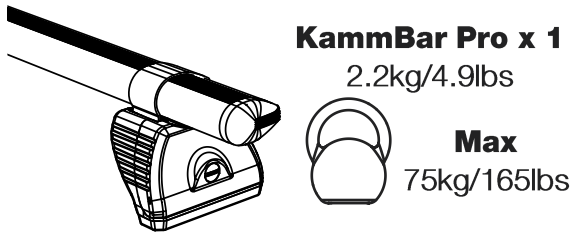

TC4PR/FL

KammBar

Instructions

CITY CRASH (✓)

According to ISO/ PAS 11154:2006

KammBar Pro

KammBar Fleet

Fitting Kit