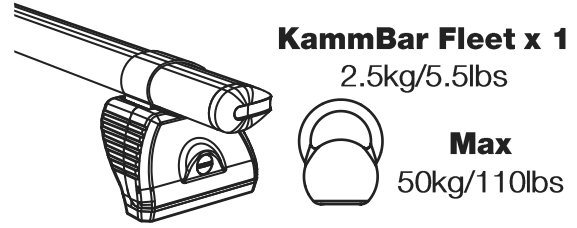

TC4PR/FL

KammBar

Instructions

CITY CRASH (✓)

According to ISO/ PAS 11154:2006

KammBar Pro

KammBar Fleet

Fitting Kit