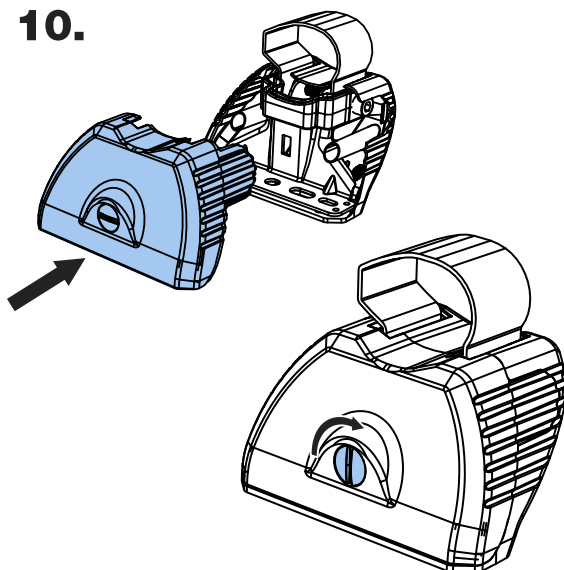

TC4PR/FL

KammBar

Instructions

CITY CRASH (✓)

According to ISO/ PAS 11154:2006

KammBar Pro

KammBar Fleet

Fitting Kit

M8 x 50mm + PS183

8.

9.

10.

11.