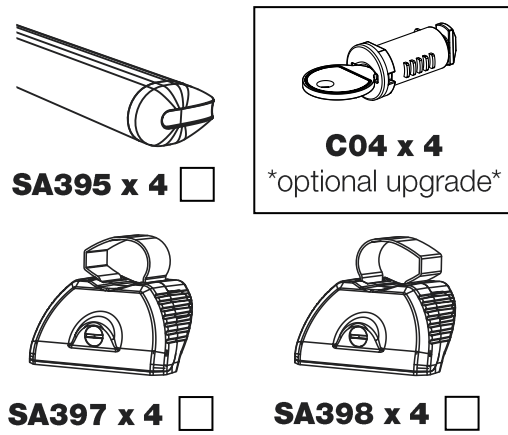

TC4PR/FL

KammBar

Instructions

CITY CRASH (✓)

According to ISO/ PAS 11154:2006

KammBar Pro

KammBar Fleet

Fitting Kit