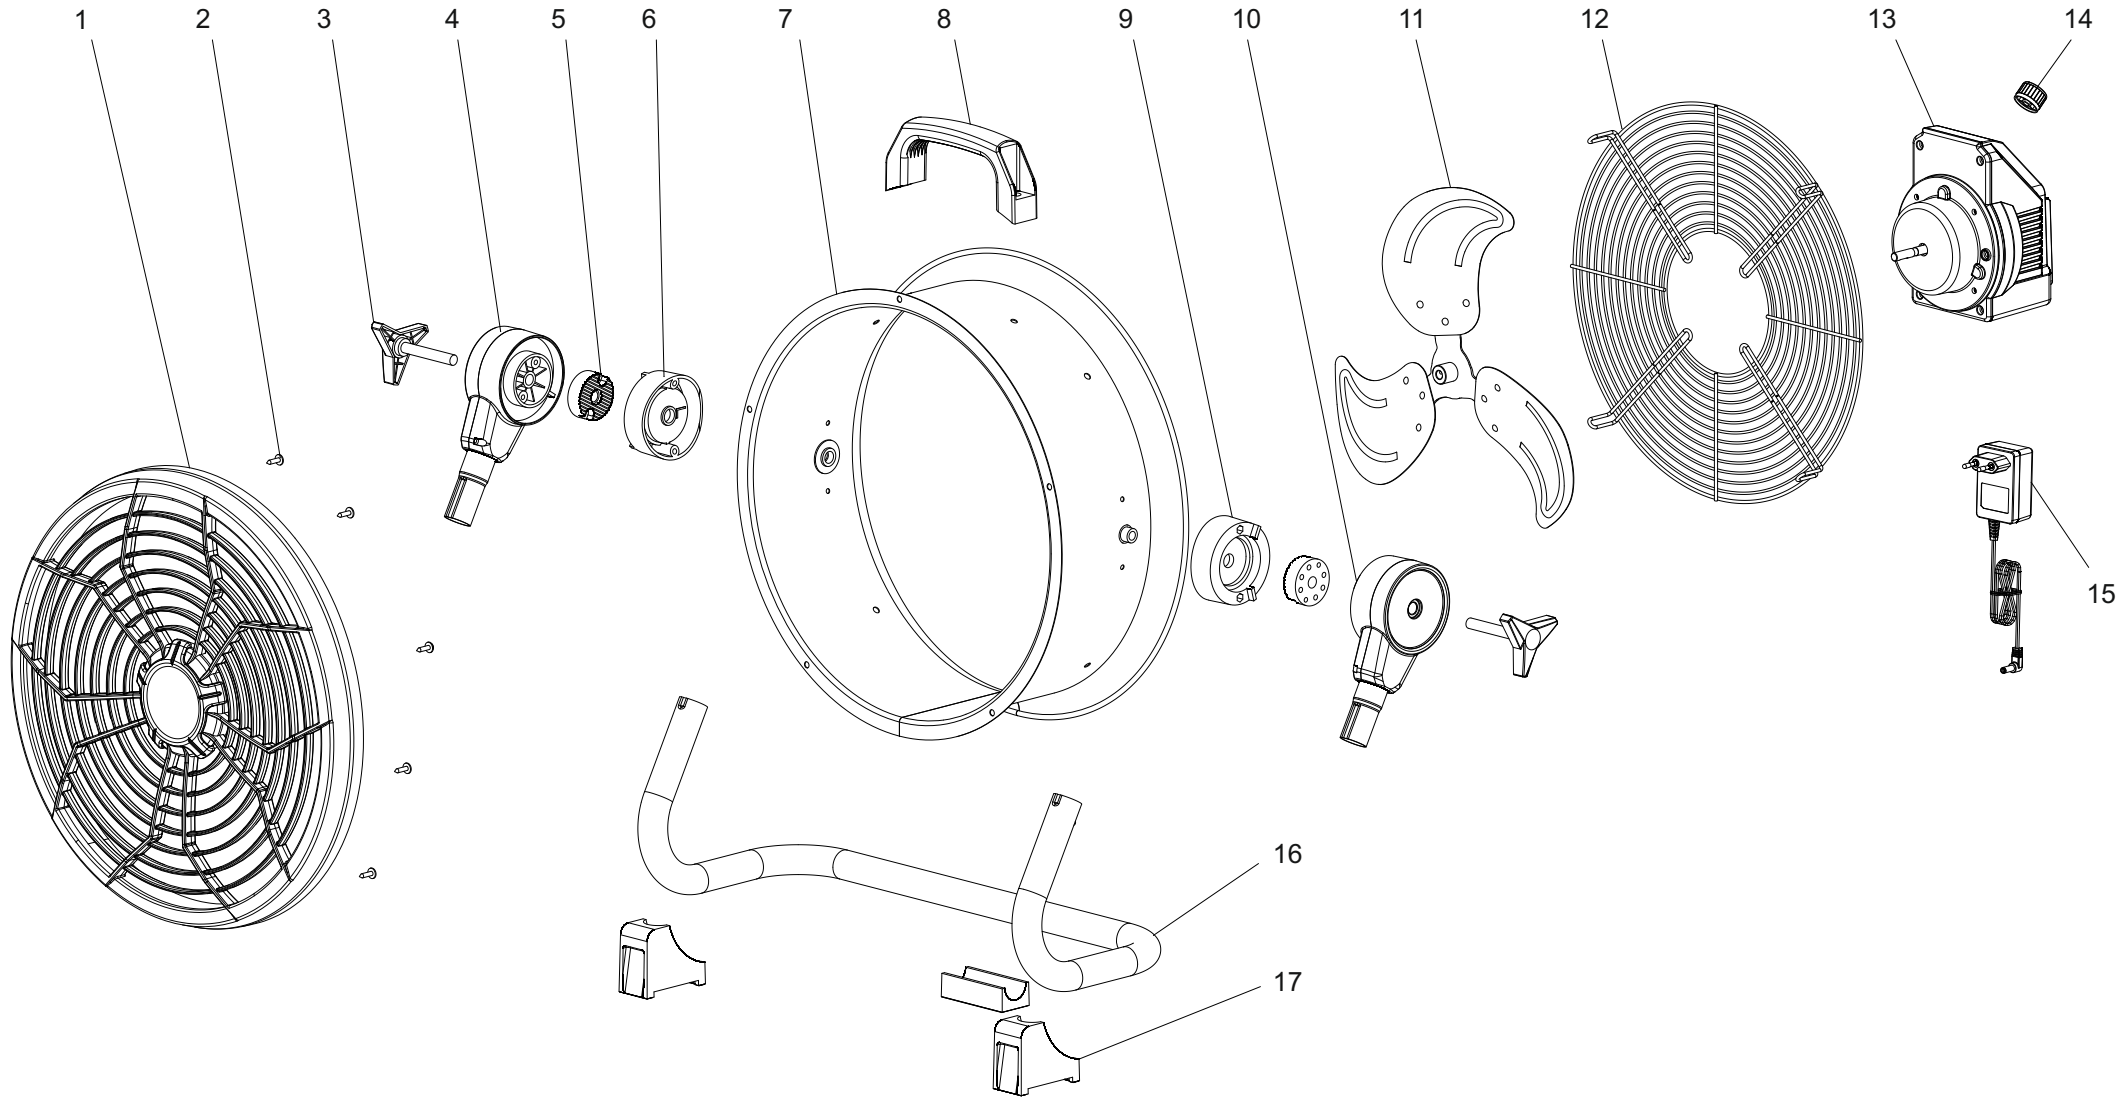

MODEL DFB 16

UNIT 1

ILLUSTRATED PARTS BREAKDOWN

From Serial Number :

Rev. - - Sep. 2021

MODEL DFB 16

UNIT 2

PARTS LIST

N°	CODE	DESCRIPTION
1	4141.780	FRONT GUARD
2	4141.781	FIXING SCREW FOR GUARD
3	4141.782	THUMB SCREW
4	4141.783	LEFT MOVABLE SUPPORT ASSEMBLY
5	4141.784	ANTI-SLIP GLUE
6	4141.785	LEFT FIXED SUPPORT
7	4141.786	DRUM BODY ASSEMBLY
8	4141.787	HANDLE
9	4141.788	RIGHT FIXED SUPPORT
10	4141.789	RIGHT MOVABLE SUPPORT ASSEMBLY
11	4141.790	FAN BLADE ASSEMBLY
12	4141.791	REAR GUARD
13	4141.792	MOTOR BOX ASSEMBLY
14	4141.793	SWITCH KNOB
15A	4141.794	POWER ADAPTER EU
15B	4141.797	POWER ADAPTER UK
16	4141.795	LOWER SUPPORT ASSEMBLY
17	4141.796	RUBBER FEET