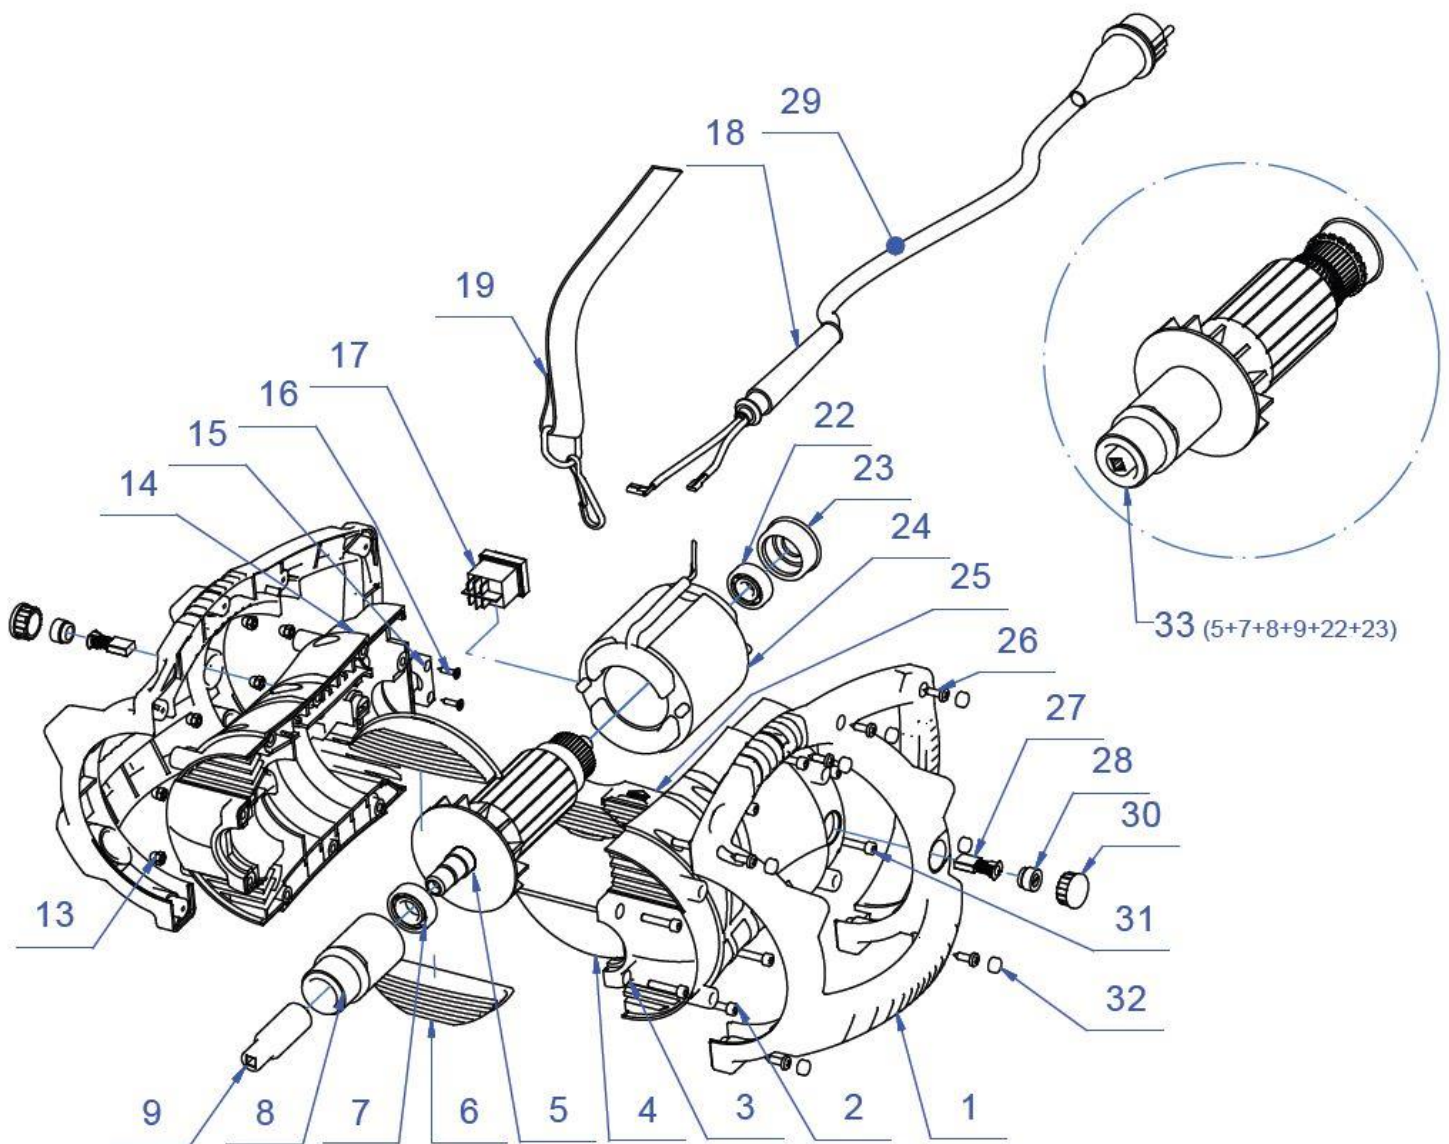

ENAR DINGO

Review 1 . From serial number nr. 88386101

DINGO

Item	Code	Name
1	96202	HANDLE
2	102307	ALLEN BOLT M 5×25 DIN 912 8.8
3	102106	FLAT WASHER 5 DIN 125
4	96203	FILTER
6	96206	FRONT LATTICE
7	101160	BEARING 6003 2Z
8	96205	FRONT BEARING SUPPORT
9	96208	DRIVE DOG
13	102201	LOCK NUT M 5 DIN 986
14	96201C	HOUSING ASSEMBLY
15	96210	CABLE CLAMP
16	102500	SELF-TAPPING SCREW 3,5×16 DIN 7981
17	103926	SWITCH KEDU HY12-9
18	96209	CABLE PROTECTOR
19	96211	SUPPORT BELT
22	101203	BEARING 6201ZZ
23	96204	REAR BEARING SUPPORT
24	126049	STATOR 230V
25	96207	REAR LATTICE
26	102535	SELF-TAPPING SCREW 4,8×16 DIN 7981
27	103653	BRUSH 230V
28	103652	BRUSH RETAINER
29	96228	230V CABLE+PROTECTOR UNIT
30	107087	CLOSING PLUG GPN 320 GL25
31	102306	ALLEN BOLT M 5×20 DIN 912 8.8
32	96214	BOLT CAP
33	96221	COMPLETE ROTOR 230V SET