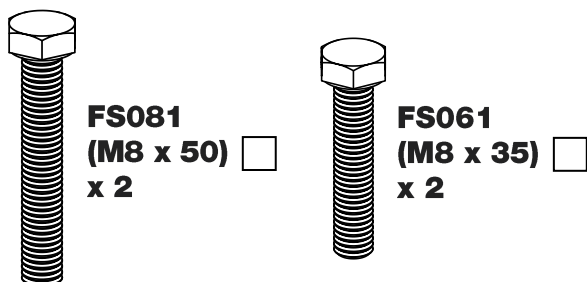

Fitting Kit