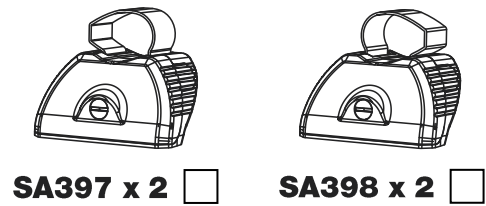

KammBar Fleet