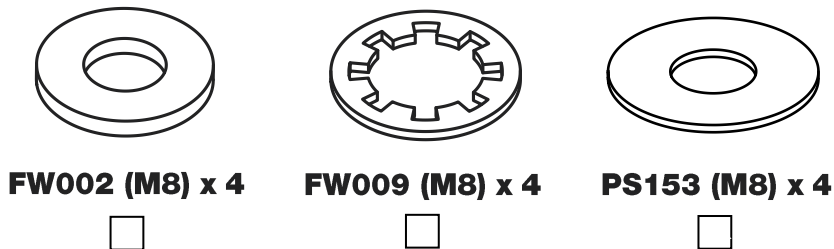

Fitting Kit