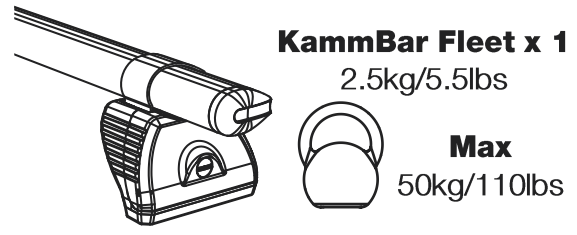

# P2PR/FL KammBar Instructions

**CITY CRASH** (✓)

According to ISO/ PAS 11154:2006