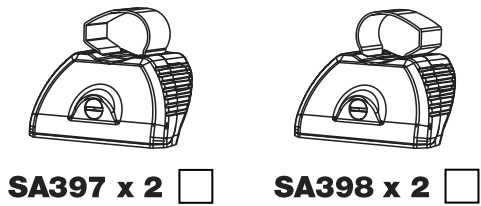

KammBar Pro