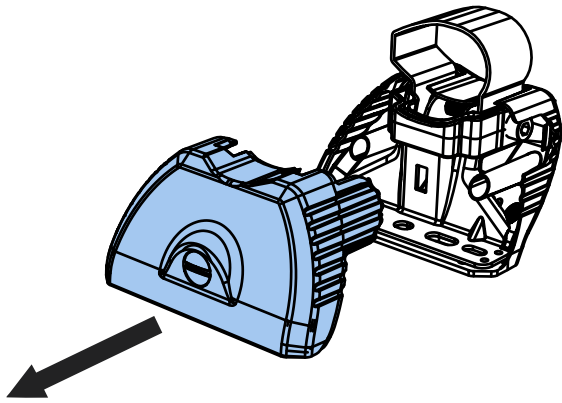

1.

2.

3.

SA397

PS178

SA398

PS178

SA397

PS176

SA398

PS176

4.

5.