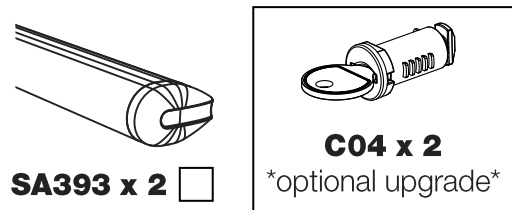

KammBar Fleet