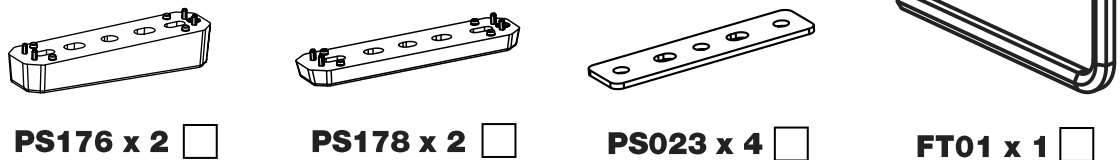

Fitting Kit