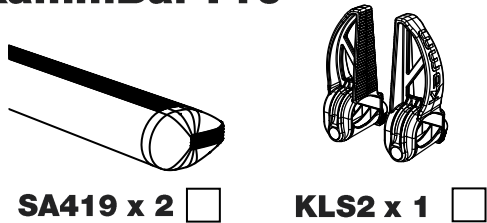

KammBar Pro