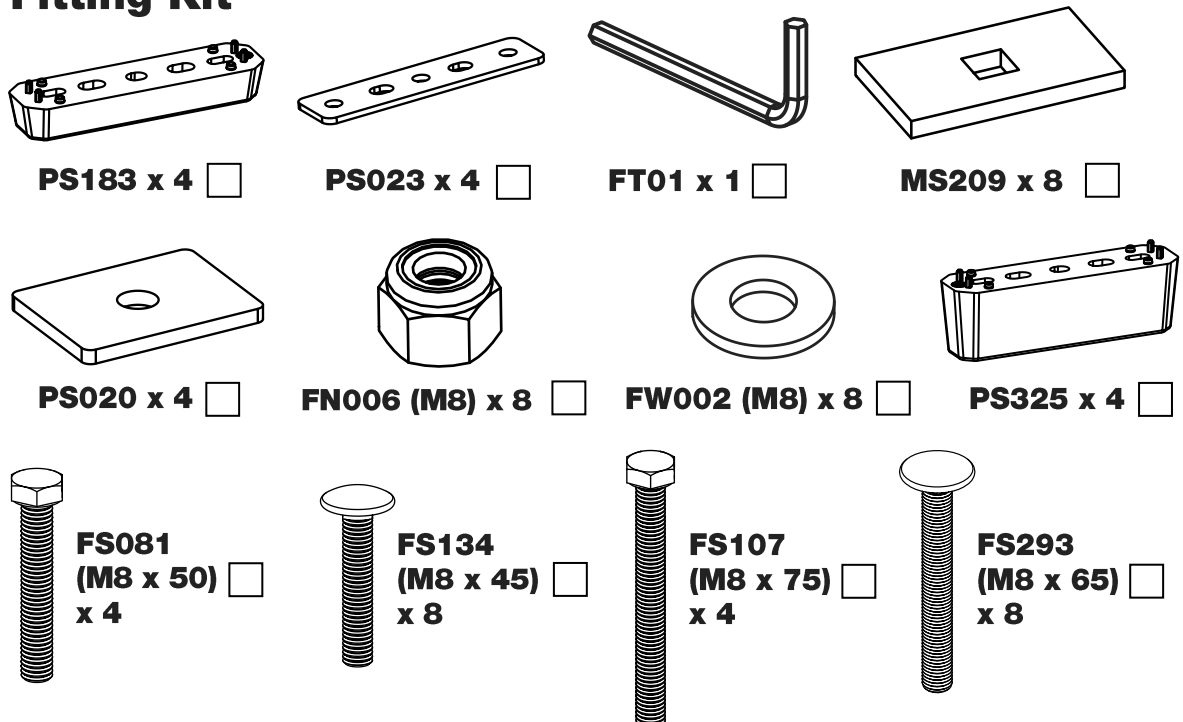

MC2PR/FL

KammBar

Instructions

CITY CRASH (✓)

According to ISO/ PAS 11154:2006

KammBar Pro

KammBar Fleet

Fitting Kit

1.

2.

3.

SA397
PS183/PS325

SA398
PS183/PS325

SA397
PS183/PS325

SA398
PS183/PS325

4.