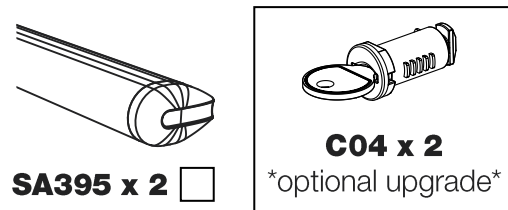

MC2PR/FL

KammBar

Instructions

CITY CRASH (✓)

According to ISO/ PAS 11154:2006

KammBar Pro

KammBar Fleet

Fitting Kit