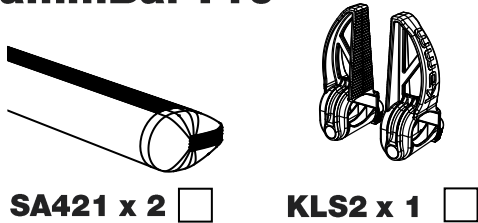

MC2PR/FL

KammBar

Instructions

CITY CRASH (✓)

According to ISO/ PAS 11154:2006

KammBar Pro

KammBar Fleet

Fitting Kit

1.

2.

3.

SA397
PS183/PS325

SA398
PS183/PS325

SA397
PS183/PS325

SA398
PS183/PS325

4.