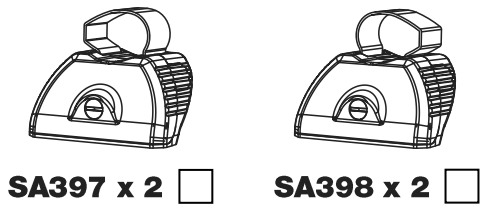

MC2PR/FL

KammBar

Instructions

CITY CRASH (✓)

According to ISO/ PAS 11154:2006

KammBar Pro

KammBar Fleet

Fitting Kit

1.

2.

3.

SA397
PS183/PS325

SA398
PS183/PS325

SA397
PS183/PS325

SA398
PS183/PS325

4.