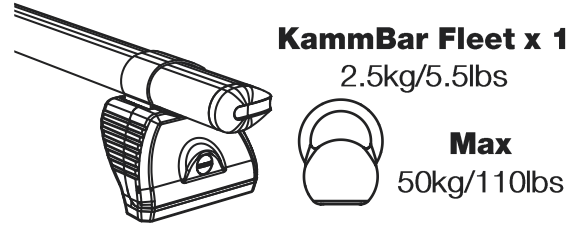

MC2PR/FL

KammBar

Instructions

CITY CRASH (✓)

According to ISO/ PAS 11154:2006

KammBar Pro

KammBar Fleet

Fitting Kit