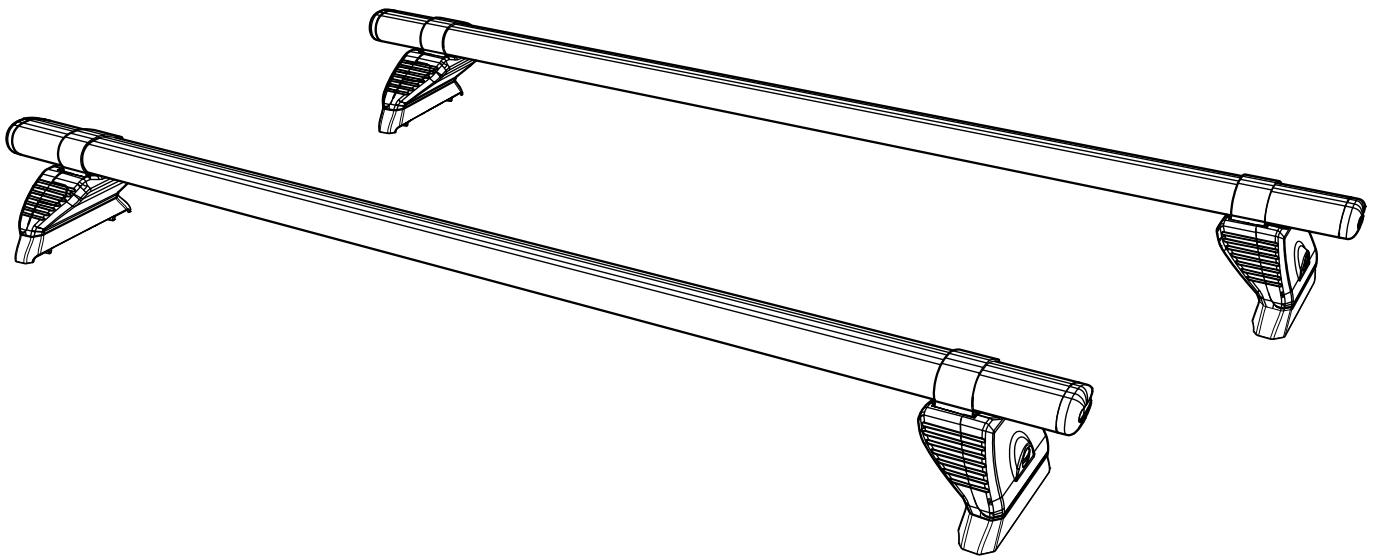

MC2PR/FL

KammBar

Instructions

CITY CRASH (✓)

According to ISO/ PAS 11154:2006

KammBar Pro

KammBar Fleet

Fitting Kit