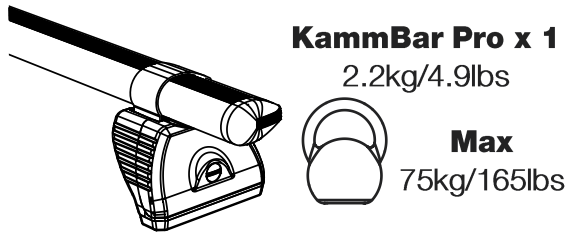

MC2PR/FL

KammBar

Instructions

CITY CRASH (✓)

According to ISO/ PAS 11154:2006

KammBar Pro

KammBar Fleet

Fitting Kit