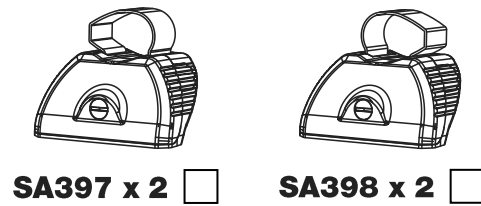

MC2PR/FL

KammBar

Instructions

CITY CRASH (✓)

According to ISO/ PAS 11154:2006

KammBar Pro

KammBar Fleet

Fitting Kit

1.

2.

3.

SA397
PS183/PS325

SA398
PS183/PS325

SA397
PS183/PS325

SA398
PS183/PS325

4.