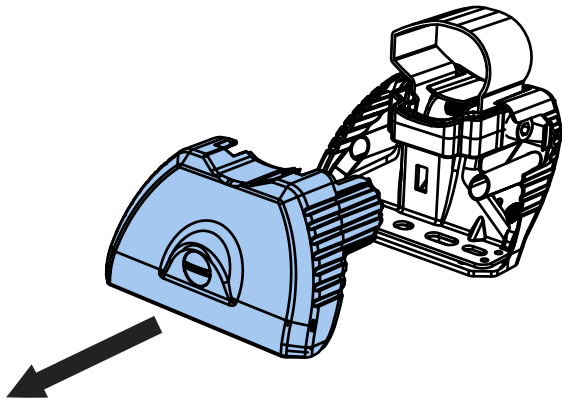

1.

2.

3.

SA397
PS183/PS325

SA398
PS183/PS325

SA397
PS183/PS325

SA398
PS183/PS325

4.

PS325 = KK098

5.

PS183 = KK075